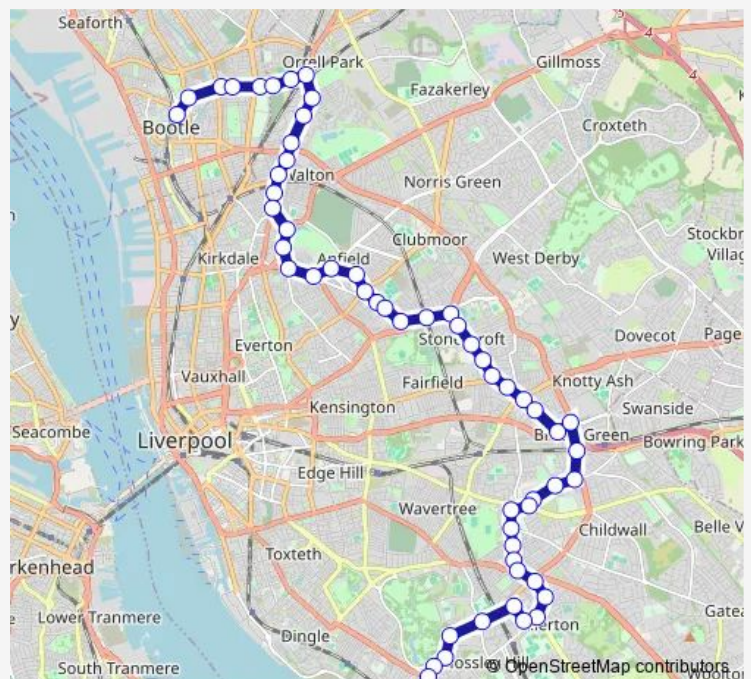

Thursday 18:50-23:57

Friday 18:50-23:57

Saturday 18:50-23:45

Sunday 07:35-23:46

Route info

Direction: Ashfield Road

Stops: 58

Trip Duration: 0 hour 55 min

68A — Bootle Bus Station - Aigburth Vale/Gorselands Court

Thomas Drive

Edge Lane Drive

Stapehill Close

Prescot Road

Booth Street

Bolan Street

Sark Road

Thursday 18:51-23:58

Friday 18:51-23:58

Saturday 18:38-23:47

Sunday 07:02-23:46

Route info

Direction: Bootle Bus Station

Stops: 56

Trip Duration: 0 hour 57 min