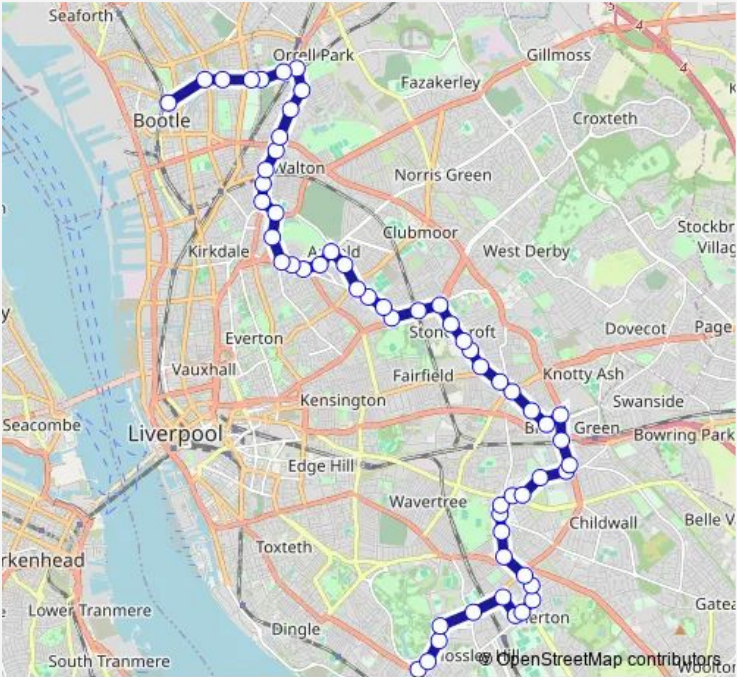

Bus 68A Bootle Bus Station - Aigburth Vale/Gorselands Court

[Go to website](#)

Direction
 Ashfield Road — Bootle New Strand Station
 58 stops
[Open route schedule](#)

- Ashfield Road
- Elmswood Road
- Carnatic Road
- Park Avenue
- North Mossley Hill Road
- Meredale Road
- Rose Lane
- Reedale Road
- Rose Lane
- Garthdale Road
- Mapledale Road
- Penny Lane
- Beverley Road
- Fir Lane
- Hunters Lane
- Mill Lane
- Childwall Road
- South Way
- Field Way
- Thingwall Road
- Waldgrave Road

Route schedule
 Ashfield Road — Bootle New Strand Station

Monday	18:49-23:43
Tuesday	18:49-23:43
Wednesday	18:49-23:43
Thursday	18:49-23:43
Friday	18:49-23:43
Saturday	18:46-23:43
Sunday	07:50-23:46

Route info
 Direction: Ashfield Road
 Stops: 58
 Trip Duration: 0 hour 54 min

68A — Bootle Bus Station - Aigburth Vale/Gorselands Court **BusMaps**

Thomas Drive

Edge Lane Drive

Stapehill Close

Prescot Road

Booth Street

Bolan Street

Sark Road

Thursday 18:48-23:46

Friday 18:48-23:46

Saturday 18:46-23:46

Sunday 07:11-23:46

Route info

Direction: Bootle Bus Station

Stops: 56

Trip Duration: 0 hour 59 min