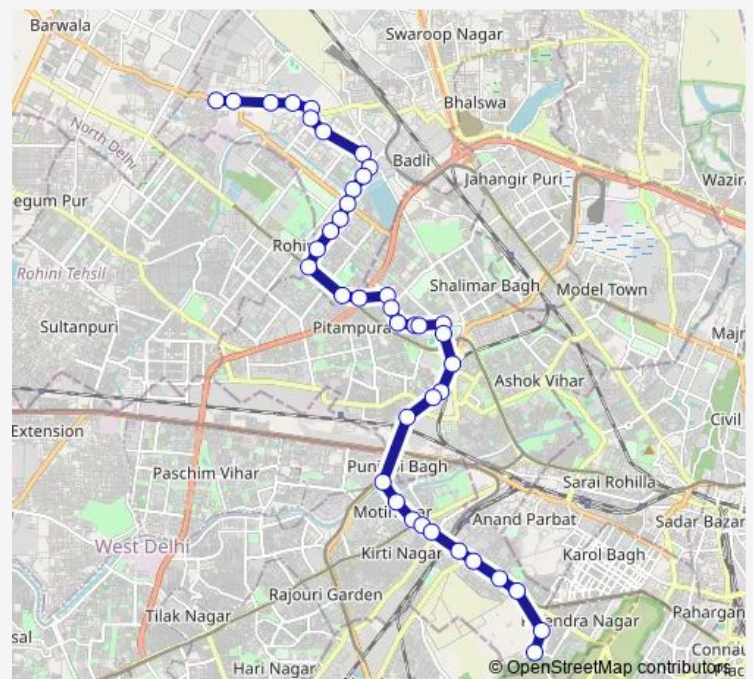

Thursday 20:00

Friday 20:00

Saturday 20:00

Sunday 20:00

Route info

Direction: Shahbad Dairy Block A

Stops: 40

Trip Duration: 1 hour 21 min