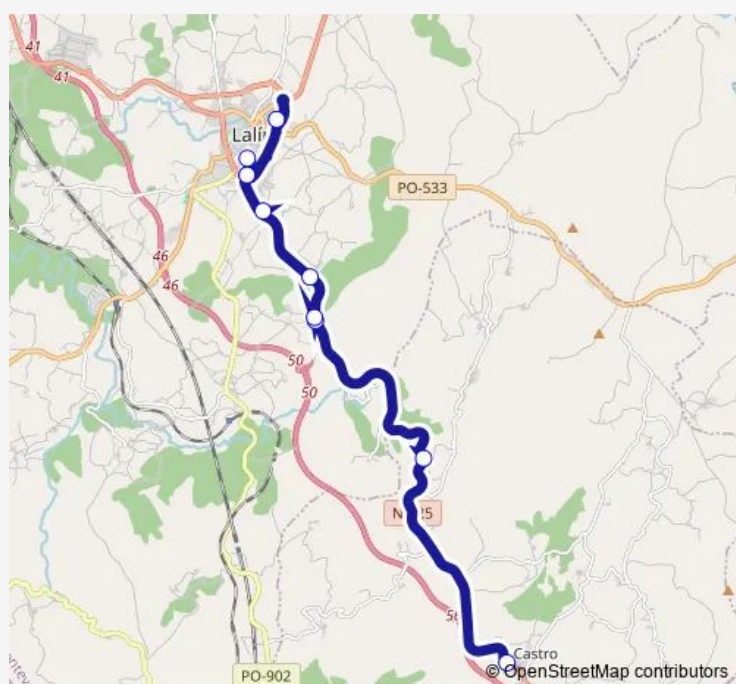

Monday 07:58

Tuesday 07:58

Wednesday 07:58

Thursday 07:58

Friday 07:58

Saturday —

Sunday —

Route info

Direction: Castro Dozón (Enlace)

Stops: 10

Trip Duration: 0 hour 25 min

DirectionIES Ramón M^a Aller Ulloa — Castro Dozón (Enlace)

10 stops

[Open route schedule](#)IES Ramón M^a Aller Ulloa

Pista Feas

IES Laxeiro

Pista Feas

Agruchave

Gate - Quintela

Catasós li

Cabreira

Pereirón

Castro Dozón (Enlace)

Route scheduleIES Ramón M^a Aller Ulloa — Castro Dozón (Enlace)

Monday 14:40

Tuesday 14:40

Wednesday 14:40

Thursday 14:40

Friday 14:40

Saturday —

Sunday —

Route infoDirection: IES Ramón M^a Aller Ulloa