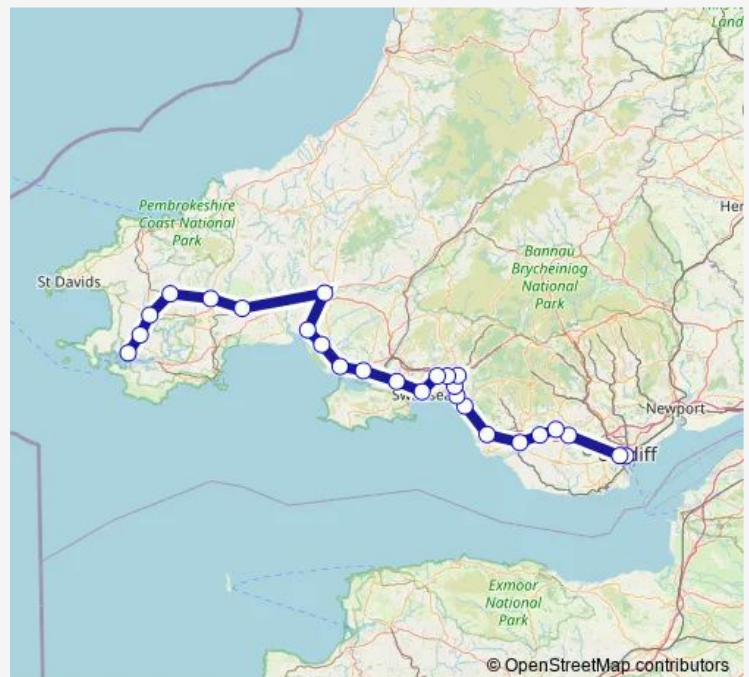

### Route schedule

Cardiff Central — Milford Haven

Monday 05:35

Tuesday 05:35

Wednesday 05:35

Thursday 05:35

Friday 05:35

Saturday 05:35-14:03

### Route info

Direction: Cardiff Central

Stops: 26

Trip Duration: 3 hour 8 min

■ Aw:Cdf->Mfh — AW train service from CDF to Mfh

Clunderwen

Clarbeston Road

Haverfordwest