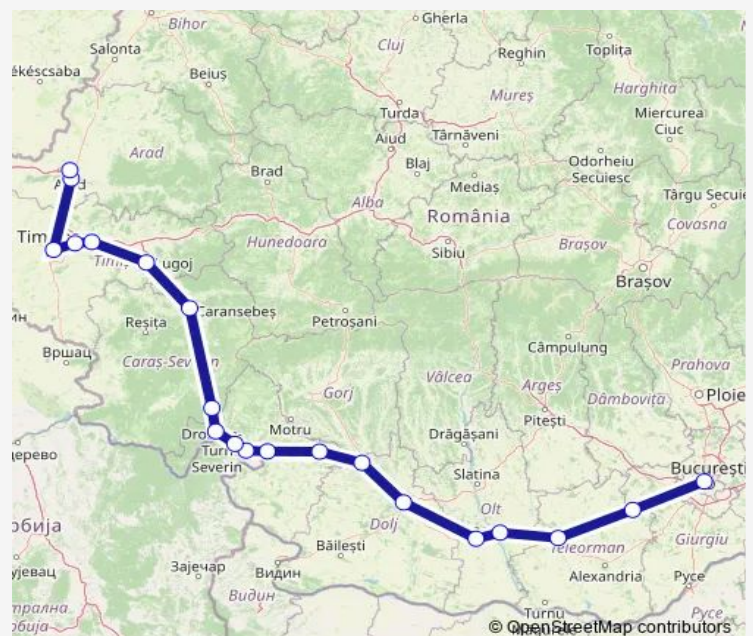

Rail IR: București Nord Gr.A - Arad IR: București Nord Gr.A
- Videle - Roșiori Nord - Drăgănești Olt - Caracal - Craiova
- Filiași - Strehaia hc. - Balota - Drobeta Tr. Severin - Gura
Văii Hm. - Orșova - Băile Herculane - Caransebeș - Lugoj -
Recaș - Remetea Mare - Timișoara Nord - Aradu Nou - Arad

Orșova

Băile Herculane

Caransebeș

Lugoj

Recaș

Remetea Mare

Timișoara Nord

Aradu Nou

Route schedule

București Nord Gr.A — Arad

Monday 12:37

Tuesday 12:37

Wednesday 12:37

Thursday 12:37

Friday 12:37

Saturday 12:37

Sunday 12:37

Route info

Direction: București Nord Gr.A

Stops: 20

Trip Duration: 12 hour 3 min

Arad

IR: București Nord Gr.A - Arad Rail time schedules and route maps are available in an offline PDF at busmaps.com. Use the busmaps.com website to see live bus times, train schedule or subway schedule, and step-by-step directions for all public transit in Arad