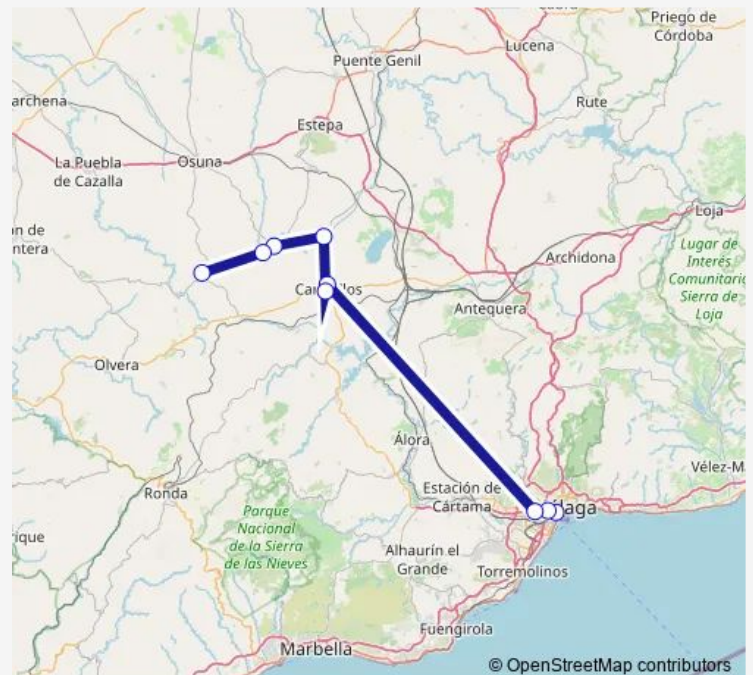

**Bus ALSA - Malaga Malaga-El Saucejo**[Go to website](#)**Direction**

Malaga — El Saucejo

9 stops

[Open route schedule](#)

Malaga

Malaga Comisaria Policia Nac

Malaga Hospital Clinico

Campillos Cruce

Campillos (Ma)

Sierra De Yeguas

Martin De La Jara

Los Corrales

El Saucejo

**Route schedule**

Malaga — El Saucejo

Monday	15:00
Tuesday	15:00
Wednesday	15:00
Thursday	15:00
Friday	15:00
Saturday	—
Sunday	—

**Route info**

Direction: Malaga

Stops: 9

Trip Duration: 1 hour 55 min

■ ALSA - Malaga — Malaga-El Saucejo

ALSA - Malaga Bus time schedules and route maps are available in an offline PDF at [busmaps.com](https://busmaps.com). Use the [busmaps.com](https://busmaps.com) website to see live bus times, train schedule or subway schedule, and step-by-step directions for all public transit in Malaga