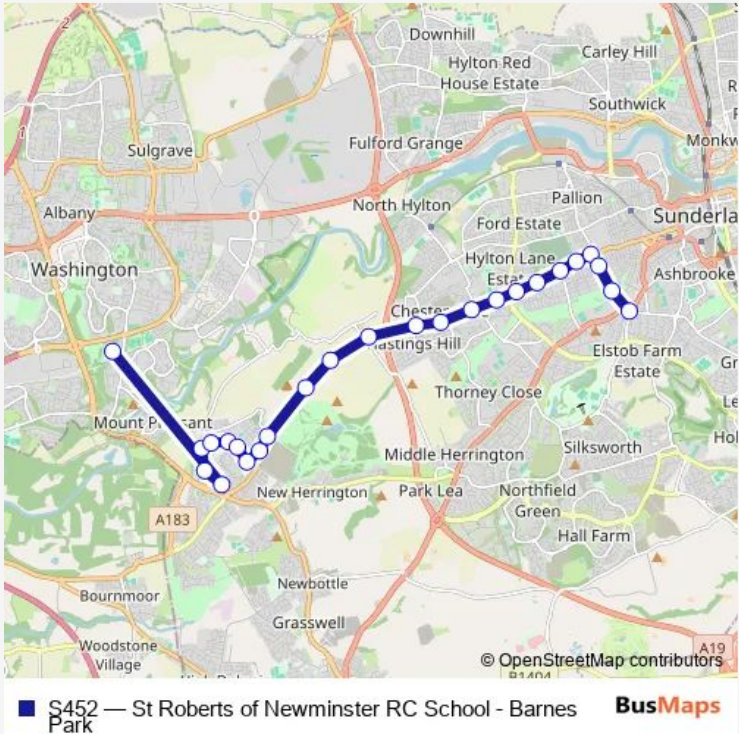

Bus S452 St Roberts of Newminster RC School - Barnes Park

[Go to website](#)

Direction
 St Robert Of Newminster Catholic School — Queen Alexandra Rd - Hipsbourn Dr
 25 stops
[Open route schedule](#)

- St Robert Of Newminster Catholic School
- Station Road-Helmsley Close
- Station Road-Manor House
- Station Road-Wensleydale Avenue
- Wensleydale Avenue-Station Road
- Wensleydale Avenue-Wharfdale
- Avondale Avenue
- Avondale Avenue
- Chester Road-Clydesdale Avenue
- Penshaw
- Chester Road-Monument
- Chester Road-Flinton Hill Farm
- Chester Road-Foxcover Road
- Chester Road - Prestbury Road
- Chester Road-Greenwood Road
- Chester Road-Grindon Mill
- The Broadway-Glasbury Avenue
- The Broadway-Broadmayne Avenue
- Sunderland Crematorium
- Chester Road-Crematorium

Route schedule
 St Robert Of Newminster Catholic School — Queen Alexandra Rd - Hipsbourn Dr

Monday	15:27
Tuesday	15:27
Wednesday	15:27
Thursday	15:27
Friday	15:27
Saturday	—
Sunday	—

Route info
 Direction: St Robert Of Newminster Catholic School
 Stops: 25
 Trip Duration: 0 hour 33 min

Chester Road-Priory Grove

Chester Road-St Gabriels Avenue

Ormonde Street-Sydenham Terrace

Barnes Park Road-Chatsworth Close

Queen Alexandra Rd - Hipsbourn Dr

S452 Bus time schedules and route maps are available in an offline PDF at busmaps.com. Use the busmaps.com website to see live bus times, train schedule or subway schedule, and step-by-step directions for all public transit in Sunderland