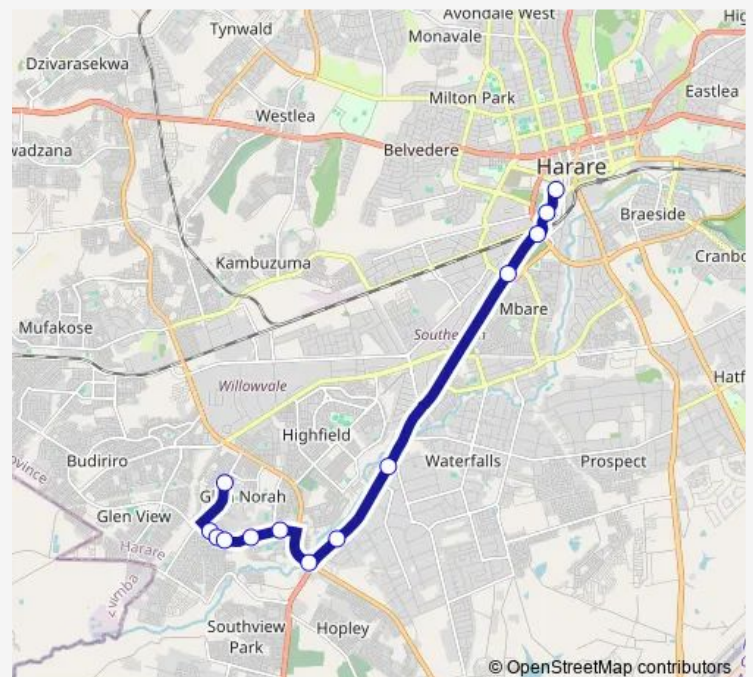

### Direction

Spairspain — Market Square

13 stops

[Open route schedule](#)

Spairspain

Corner Sebakwe Rd & Manyika St

Glenorah

Worship Centre

### Route schedule

Spairspain — Market Square

Monday 12:49

Tuesday 12:49

Wednesday 12:49

Thursday 12:49

Friday 12:49

Saturday 12:49

### Route info

Direction: Spairspain

Stops: 13

Trip Duration: 0 hour 41 min

Communal Taxi Service time schedules and route maps are available in an offline PDF at [busmaps.com](https://busmaps.com). Use the [busmaps.com](https://busmaps.com) website to see live bus times, train schedule or subway schedule, and step-by-step directions for all public transit in Harare