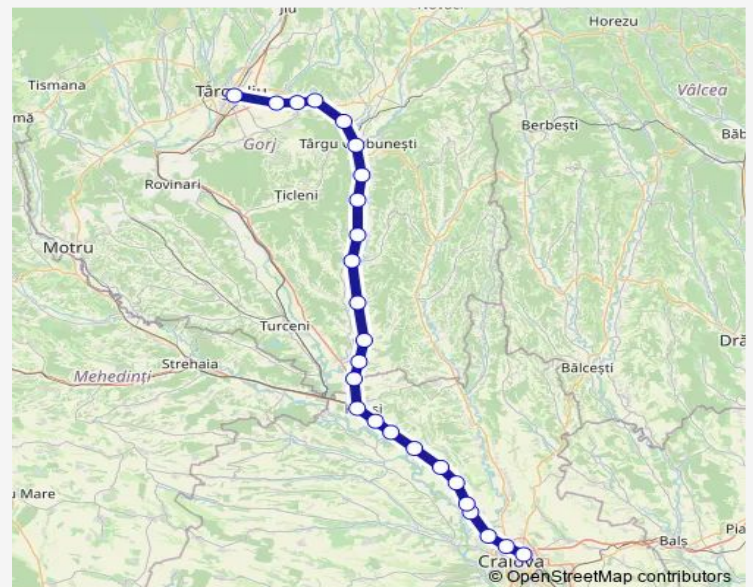

Craiova — Târgu Jiu

Monday

—

Tuesday

—

Wednesday

—

Thursday

—

Friday

—

Saturday

—

Sunday

05:35

Route info

Direction: Craiova

Stops: 25

Trip Duration: 2 hour 24 min

Jupânești Hm.

Cărbunești

Pojogeni Hm.

Copăcioasa Hm.

Budieni h.