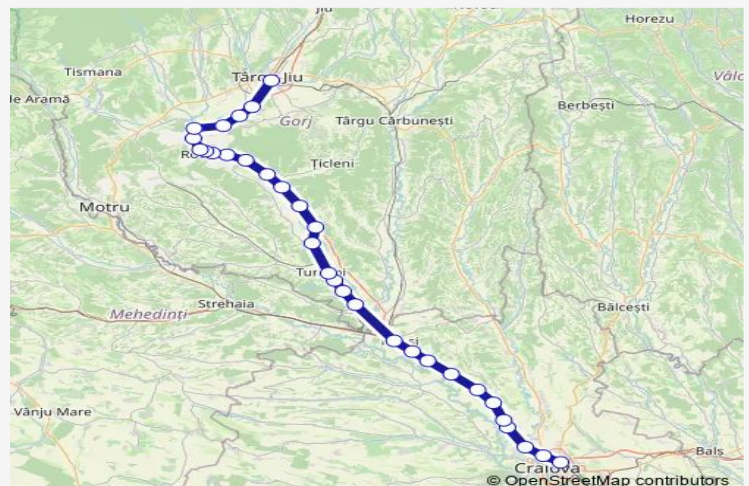

Km. 9+820 h.

Termo Turceni h.

Turceni

Gârbovu h.

Sărdăneşti h.

Plopşoru

Route schedule

Craiova — Târgu Jiu

Monday	04:25
Tuesday	04:25
Wednesday	04:25
Thursday	04:25
Friday	04:25
Saturday	—
Sunday	04:25

Route info

Direction: Craiova

Stops: 30

Trip Duration: 3 hour 5 min

Peșteana Jiu h.

Bâlteni h.

Vlădueni Gorj h.

Route info

Direction: Craiova

Stops: 31

Trip Duration: 3 hour 21 min

Rogojelu

Vârț h.

Cârbești Hm.

Drăguțești h.