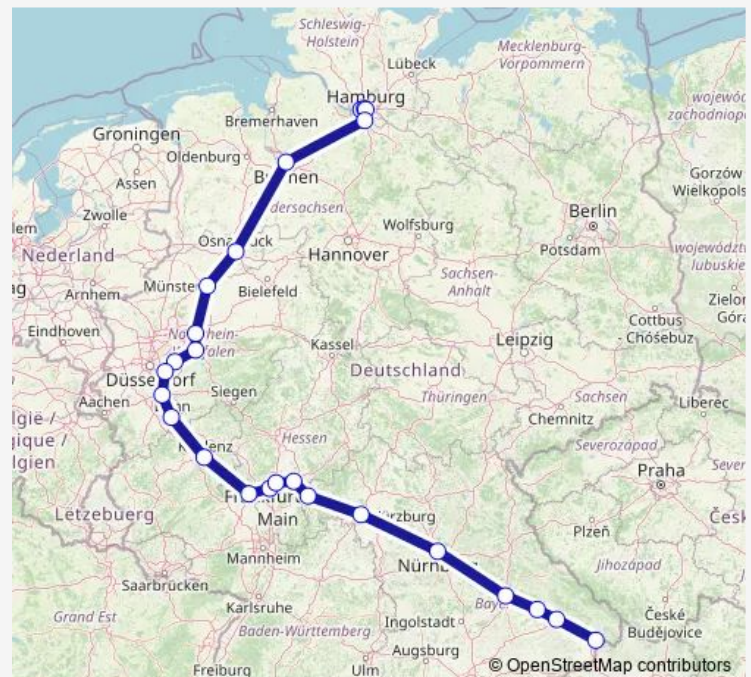

Bremen Hbf

Osnabrück Hbf

Münster(Westf)Hbf

Dortmund Hbf

Hagen Hbf

Wuppertal Hbf

Solingen Hbf

Köln Hbf

Saturday 11:30

Sunday 11:30

Route info

Direction: Hamburg-Altona

Stops: 25

Trip Duration: 11 hour 11 min

■ IC 2027

Regensburg Hbf

Straubing

Plattling

Passau Hbf

Direction

Hamburg-Altona — Passau Hbf

22 stops

[Open route schedule](#)

Hamburg-Altona

Hamburg Dammtor

Hamburg Hbf

Hamburg-Harburg

Bremen Hbf

Osnabrück Hbf

Münster(Westf)Hbf

Dortmund Hbf

Düsseldorf Hbf