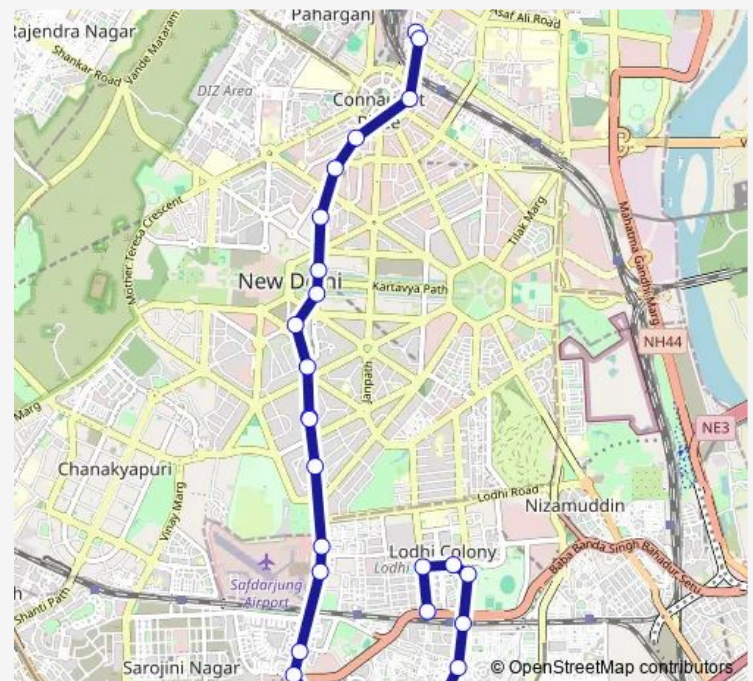

### Route schedule

Minto Road Terminal — Kushak Nallah Depot

Monday 20:50-22:25

Tuesday 20:50-22:25

Wednesday 20:50-22:25

Thursday 20:50-22:25

Friday 20:50-22:25

Saturday 20:50-22:25

### Route info

Direction: Minto Road Terminal

Stops: 27

Trip Duration: 0 hour 49 min

■ 460stlup

BusMaps

Defence Colony

Sewa Nagar Flyover