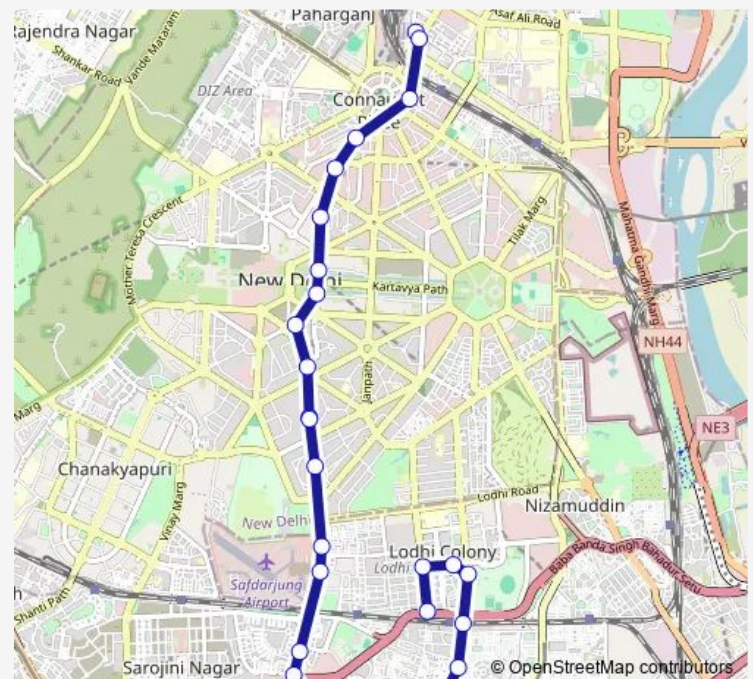

### Route schedule

Minto Road Terminal — Kushak Nallah Depot

Monday 20:50-22:25

Tuesday 20:50-22:25

Wednesday 20:50-22:25

Thursday 20:50-22:25

Friday 20:50-22:25

Saturday 20:50-22:25

### Route info

Direction: Minto Road Terminal

Stops: 27

Trip Duration: 0 hour 49 min

■ 460stlup

BusMaps

Defence Colony

Sewa Nagar Flyover