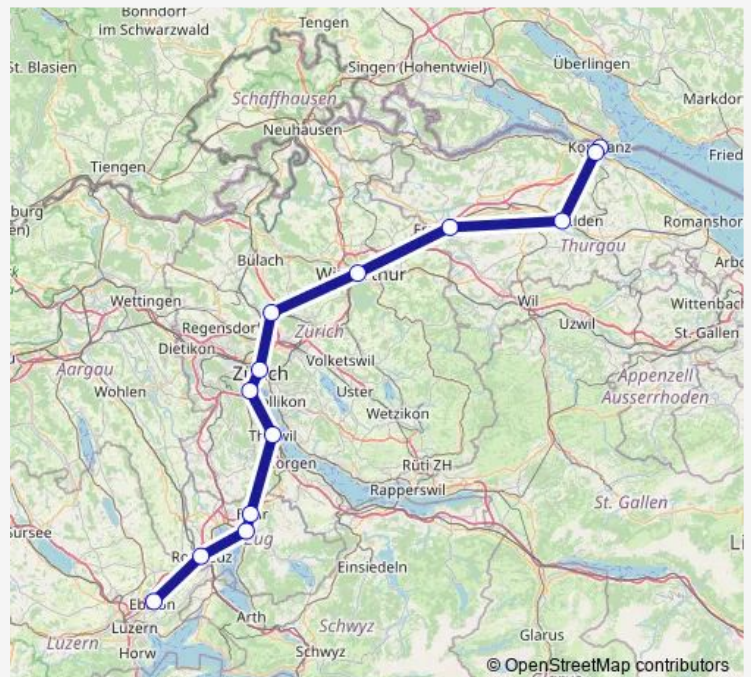

### Route info

Direction: Ebikon

Stops: 13

Trip Duration: 2 hour 11 min

**Direction**

Konstanz — Ebikon

13 stops

[Open route schedule](#)