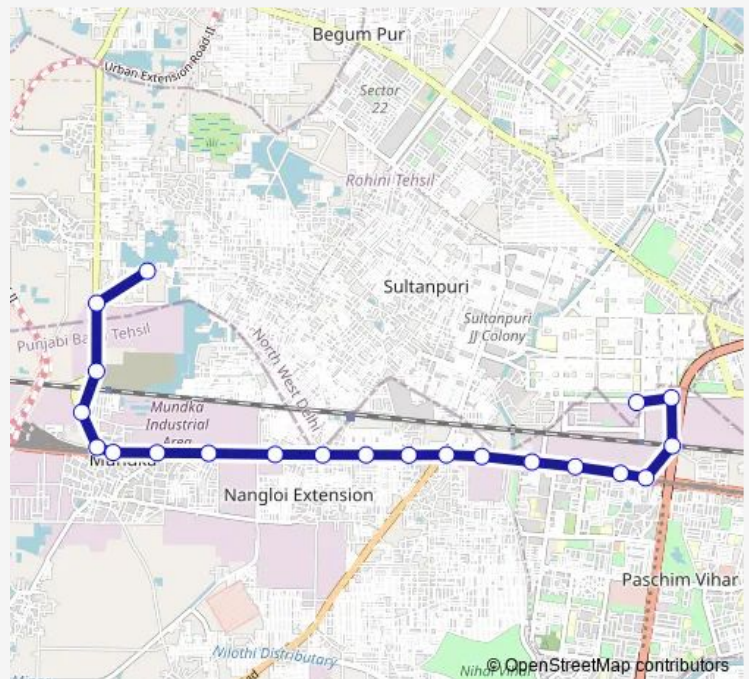

### Route schedule

Rani Khera Depot 1 — Q Block Mangolpuri

Monday 05:58-18:34

Tuesday 05:58-18:34

Wednesday 05:58-18:34

Thursday 05:58-18:34

Friday 05:58-18:34

Saturday 05:58-18:34

### Route info

Direction: Rani Khera Depot 1

Stops: 21

Trip Duration: 0 hour 40 min

■ 939Istlup

939Istlup Bus time schedules and route maps are available in an offline PDF at [busmaps.com](https://busmaps.com). Use the [busmaps.com](https://busmaps.com) website to see live bus times, train schedule or subway schedule, and step-by-step directions for all public transit in New Delhi