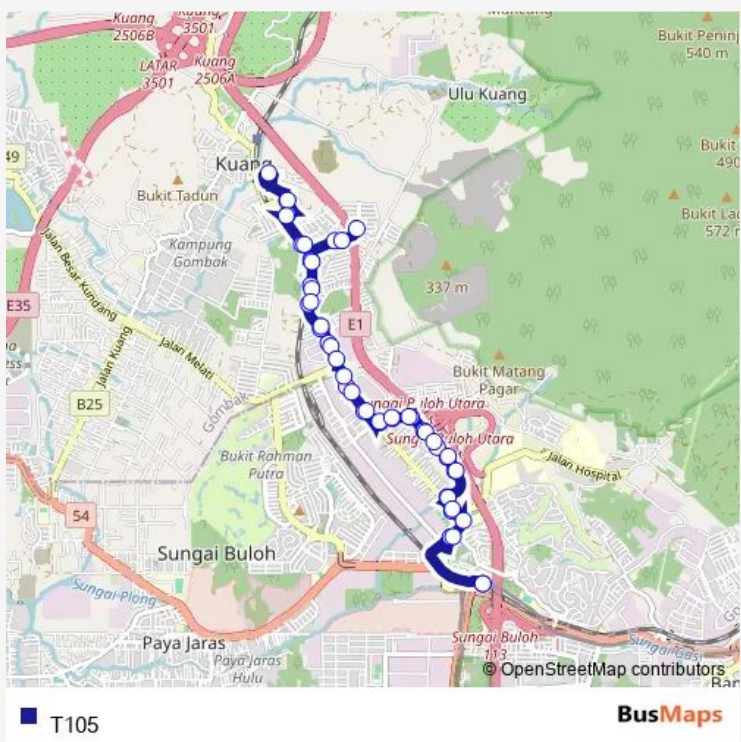

Bus T105

Go to website

Direction
MRT Sungai Buloh — MRT Sungai Buloh
49 stops
[Open route schedule](#)

- MRT Sungai Buloh
- Stellars Grocer
- SK SG Buloh (Opp)
- Surau Zahidiah Jalan Kusta
- Klinik Kesihatan SG. Buloh
- Makmal Kesihatan Awam Kebangsaan
- Taman Anjung Damai
- Lorong Melor. KG Melayu
- KG SRI Indah B (Timur)
- Persimpangan SRI Indah 9B (Opp)
- Simpang 4 JLN Kusta (Timur)
- Dataran Villa Putra
- Perindustrian BRP 8
- Medan Selera Kaw. Industri Putra
- Persimpangan MP 2 (Opp)
- Surau Darul Ulum (Opp)
- Persimpangan MP 37 (Opp)
- Persimpangan MP 43 (Opp)
- Saujana Akasia (Opp)
- Taman SRI Putra
- Apartment Seri Mawar (Opp)

Route schedule
MRT Sungai Buloh — MRT Sungai Buloh

Monday	05:45-23:30
Tuesday	05:45-23:30
Wednesday	05:45-23:30
Thursday	05:45-23:30
Friday	05:45-23:30
Saturday	05:45-23:30
Sunday	05:45-23:30

Route info
Direction: MRT Sungai Buloh
Stops: 49
Trip Duration: 0 hour 50 min

The schedule is provided in the local timezone. Times with "(+1)" indicate departures on the next day.

PDF file created on 2025-02-26

2024 BusMaps.com - All Rights Reserved