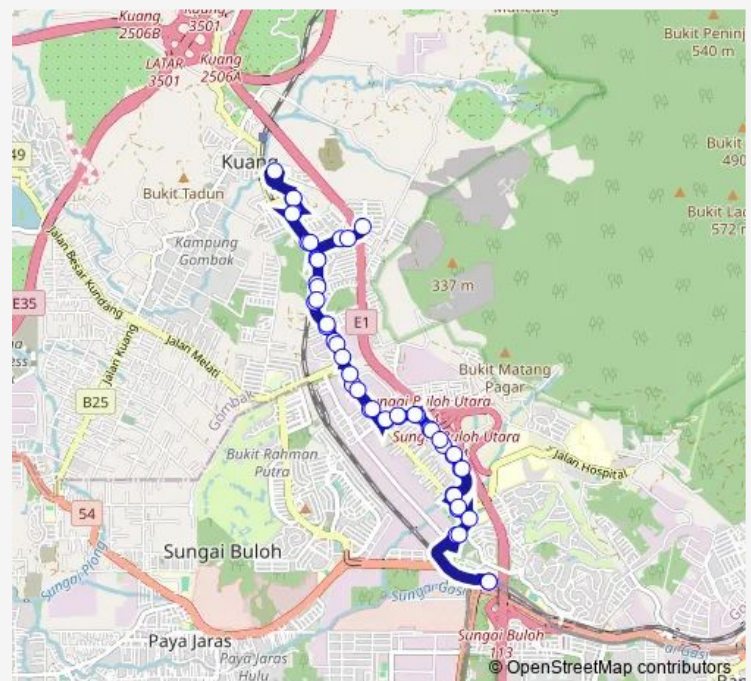

Saujana Akasia (Opp)

Taman SRI Putra

Apartment Seri Mawar (Opp)

Route schedule

MRT Sungai Buloh — MRT Sungai Buloh

Monday 05:45-23:30

Tuesday 05:45-23:30

Wednesday 05:45-23:30

Thursday 05:45-23:30

Friday 05:45-23:30

Saturday 05:45-23:30

Sunday 05:45-23:30

Route info

Direction: MRT Sungai Buloh

Stops: 49

Trip Duration: 0 hour 55 min