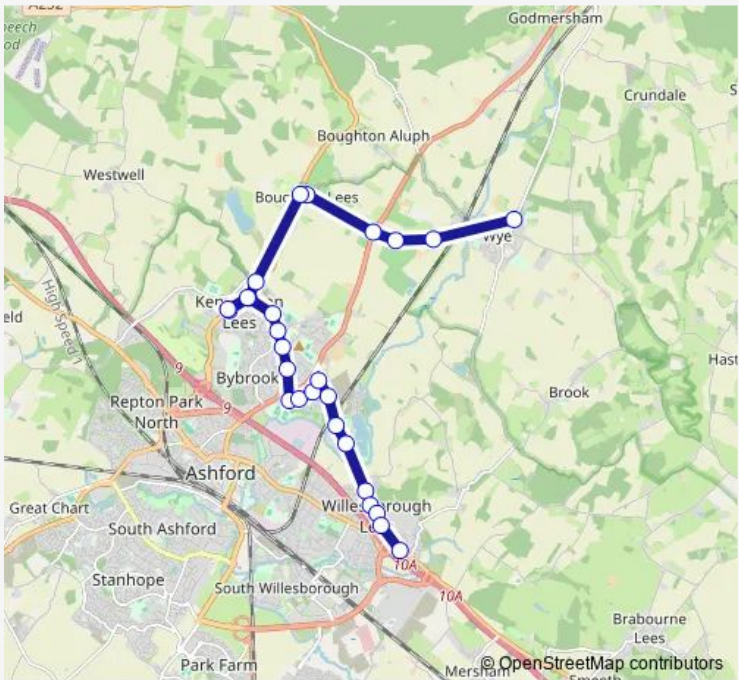

Bus WS3 Tesco Crooksfoot - Wye Free School

[Go to website](#)

Direction
 Wye Free School — Tesco Crooksfoot
 27 stops
[Open route schedule](#)

- Wye Free School
- Spring Grove School
- Redhouse
- Kempe's Corner
- The Flying Horse
- The Green
- Eastwell Towers
- Jersey Close
- Guernsey Way
- Guernsey Way
- Jersey Close
- The Rose
- Upper Vicarage Road
- Park Road
- Burton Road
- Harry Pay Close
- Beatrice Hills Close
- Clarke Crescent
- Atkinson Walk
- Clarke Crescent
- Julie Rose Stadium

Route schedule
 Wye Free School — Tesco Crooksfoot

Monday	15:40
Tuesday	15:40
Wednesday	15:40
Thursday	15:40
Friday	15:40
Saturday	—
Sunday	—

Route info
 Direction: Wye Free School
 Stops: 27
 Trip Duration: 0 hour 33 min

■ WS3 — Tesco Crooksfoot - Wye Free School **BusMaps**

Givaudan

Blackwall Road South

Industrial Park

Sandy Lane

Yeoman Gardens

Tesco Crooksfoot

Direction

Tesco Crooksfoot — Wye Free School

30 stops

[Open route schedule](#)

Tesco Crooksfoot

Yeoman Gardens

Sandy Lane

Industrial Park

Blackwall Road South