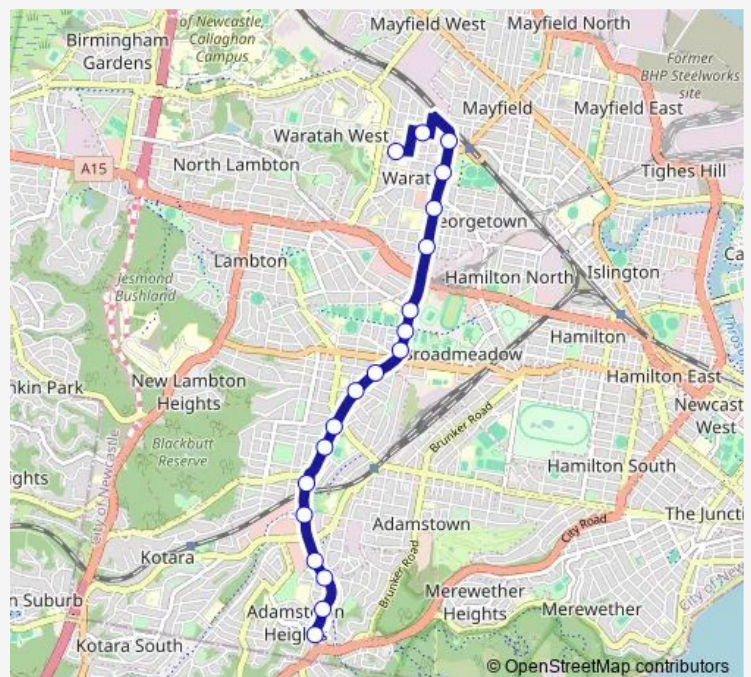

Platt St At Grove St

St Phillip's College Before Bridge St

Route schedule

Northcott Dr Opp Lexington Pde — St Phillip's College Before Bridge St

Monday	07:45
Tuesday	07:45
Wednesday	07:45
Thursday	07:45
Friday	07:45
Saturday	—
Sunday	—

Route info

Direction: Northcott Dr Opp Lexington Pde

Stops: 19

Trip Duration: 0 hour 21 min

850 — Adamstown Heights to St Phillips

850 School Bus time schedules and route maps are available in an offline PDF at [busmaps.com](https://busmaps.com). Use the [busmaps.com](https://busmaps.com) website to see live bus times, train schedule or subway schedule, and step-by-step directions for all public transit in Newcastle