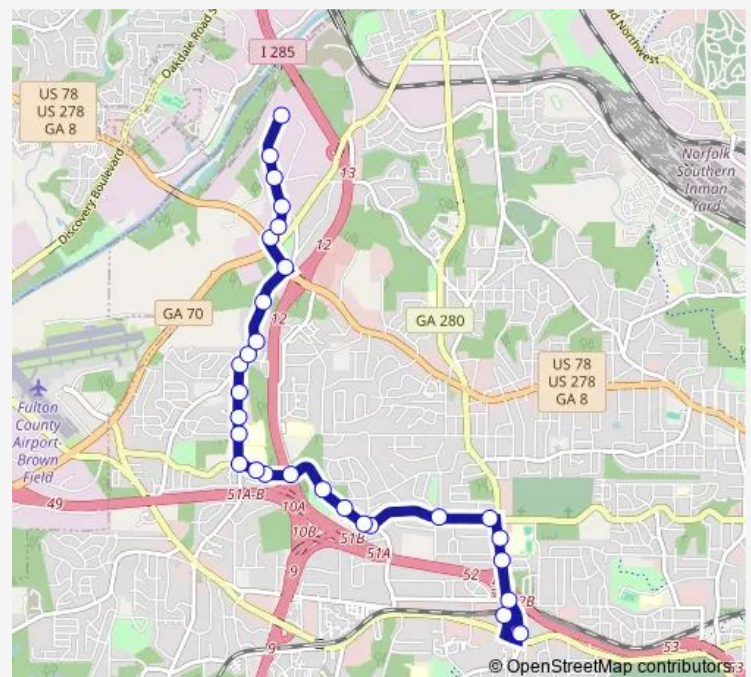

FAIRBURN RD @ FAIRBURN PL

Fairburn RD @ Mark Pl

Fairburn RD @ 795

FAIRBURN RD @ BOLTON RD

Bolton RD NW @ 901

Bolton RD @ Bolton Pkwy

Route schedule

Hamilton E Holmes Station - BUS Loop — Atlanta Industrial Pkwy @ 3755

Monday 05:45-23:45

Tuesday 05:45-23:45

Wednesday 05:45-23:45

Thursday 05:45-23:45

Friday 05:45-23:45

Saturday 05:45-23:45

Sunday 05:45-23:45

Route info

Direction: Hamilton E Holmes Station - BUS Loop

Stops: 29

Trip Duration: 0 hour 22 min

850 — Carroll Heights / Fairburn Heights

Bolton RD @ 1051

Donald L Hollowell Pkwy @ Bolton Rd

Atlanta Industrial Pkwy @ Donald L Hollowell Pkwy

Thursday 06:45-22:45

Friday 06:45-22:45

Saturday 06:45-22:45

Sunday 06:45-22:45

Route info

Direction: Hamilton E Holmes Station - BUS Loop

Stops: 38

Trip Duration: 0 hour 27 min