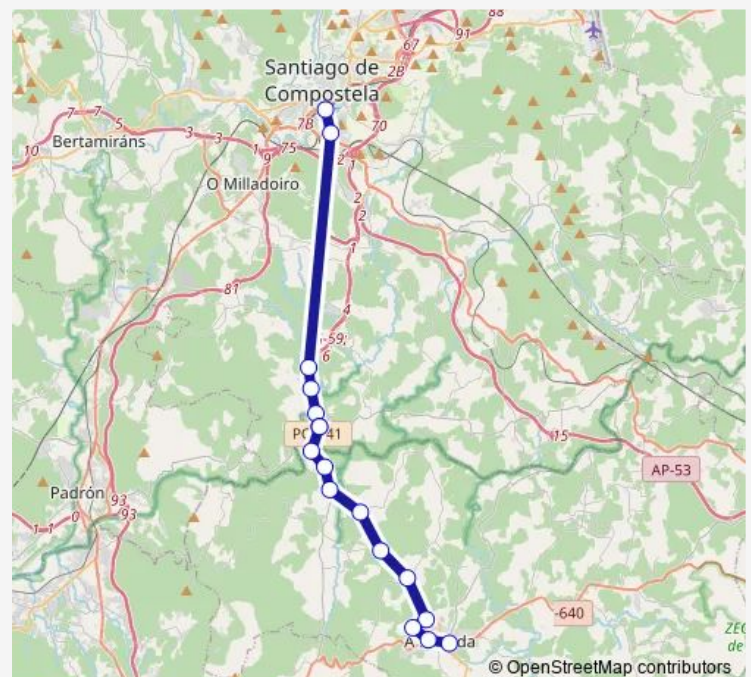

### Route schedule

Santiago E.I. — A Estrada E.A.

Monday 08:25-12:45

Tuesday 08:25-12:45

Wednesday 08:25-12:45

Thursday 08:25-12:45

Friday 08:25-12:45

Saturday —

### Route info

Direction: Santiago E.I.

Stops: 17

Trip Duration: 0 hour 38 min

850 — A Estrada E.A. - Pontevea - Ag59 - Santiago E.I.