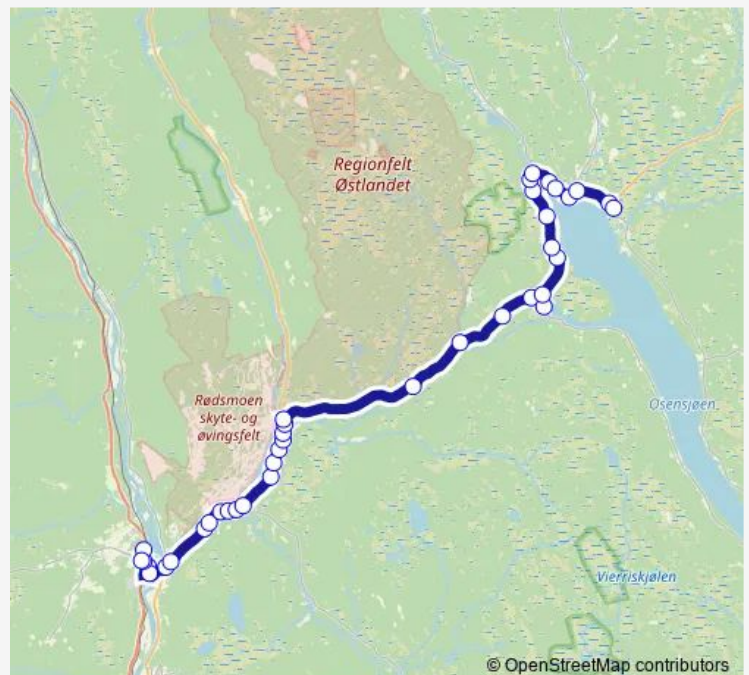

Thursday 07:27

Friday 07:27

Saturday —

Sunday —

Route info

Direction: Sagbruksveien

Stops: 37

Trip Duration: 0 hour 48 min