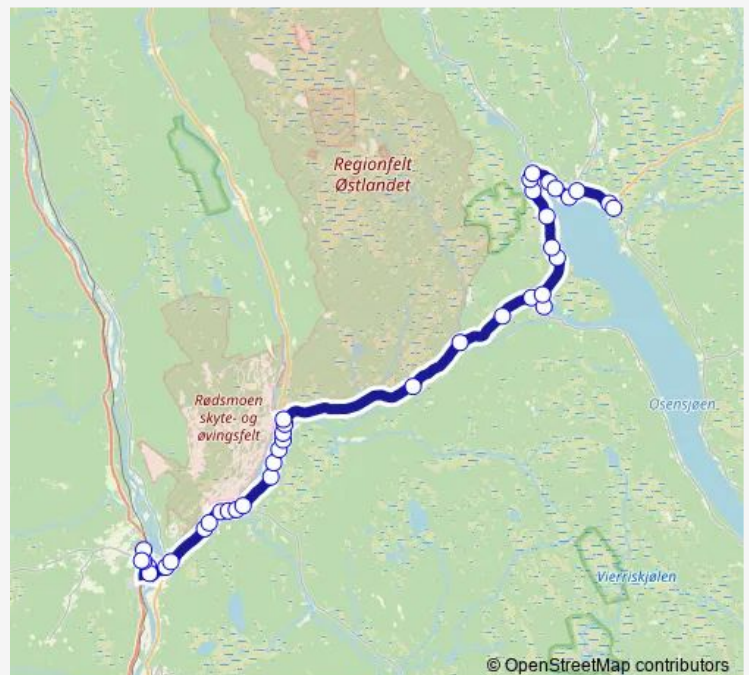

Thursday 07:27

Friday 07:27

Saturday —

Sunday —

Route info

Direction: Sagbruksveien

Stops: 37

Trip Duration: 0 hour 48 min