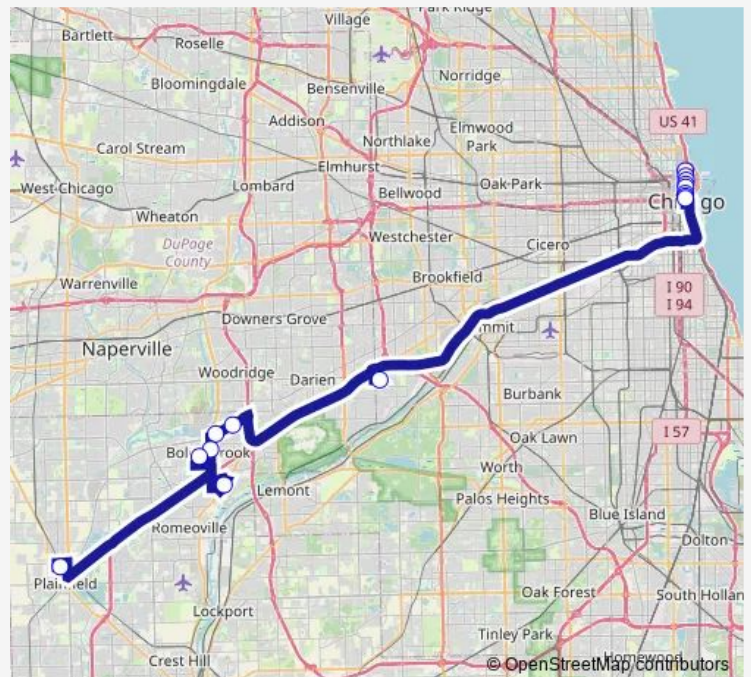

Bus 850 North Bolingbrook – East Loop Express

[Go to website](#)

Direction

Michigan Ave & Superior St (Pick Up Only) — Plainfield Park-N-Ride

15 stops

[Open route schedule](#)

- Michigan Ave & Superior St (Pick Up Only)
- Michigan Ave & Ohio St (Pick Up Only)
- Michigan Ave & Wrigley Bldg. (Pick Up Only)
- Michigan Ave/Wacker Pl/South Water (Pick Up Only)
- Michigan Ave & Randolph St (Pick Up Only)
- Michigan Ave & Monroe St (Pick Up Only)
- Michigan Ave & Jackson Blvd (Pick Up Only)
- Michigan Ave & Van Buren St (Pick Up Only)
- Burr Ridge Park-n-Ride
- Boughton Rd & Preston Dr
- Boughton Rd & Winston Dr/Falconridge Way
- Rte 53 & Lee Ln/Northridge Ave
- Canterbury Park-n-Ride
- White Fence Farm
- Plainfield Park-N-Ride

Route schedule

Michigan Ave & Superior St (Pick Up Only) — Plainfield Park-N-Ride

Monday	12:00-19:20
Tuesday	12:00-19:20
Wednesday	12:00-19:20
Thursday	12:00-19:20
Friday	12:00-19:20
Saturday	—
Sunday	—

Route info

Direction: Michigan Ave & Superior St (Pick Up Only)

Stops: 15

Trip Duration: 1 hour 52 min

850 — North Bolingbrook – East Loop Express

Direction

Plainfield Park-N-Ride — Michigan Ave & Superior St

Dearborn St & Ida B. Wells Dr (Drop Off Only)

Dearborn St & Jackson Blvd (Drop Off Only)

Dearborn St & Adams St (Drop Off Only)

Monroe between Dearborn/State (Drop Off Only)

Monroe St & Wabash Ave (Drop Off Only)