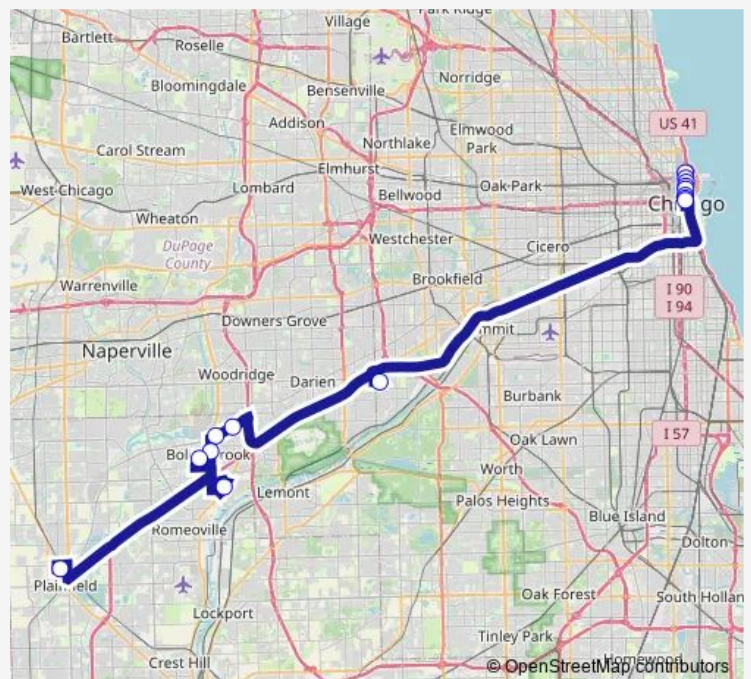

**Bus 850 North Bolingbrook – East Loop Express**

[Go to website](#)

**Direction**

Michigan Ave & Superior St (Pick Up Only) — Plainfield Park-N-Ride

15 stops

[Open route schedule](#)

- Michigan Ave & Superior St (Pick Up Only)
- Michigan Ave & Ohio St (Pick Up Only)
- Michigan Ave & Wrigley Bldg. (Pick Up Only)
- Michigan Ave/Wacker Pl/South Water (Pick Up Only)
- Michigan Ave & Randolph St (Pick Up Only)
- Michigan Ave & Monroe St (Pick Up Only)
- Michigan Ave & Jackson Blvd (Pick Up Only)
- Michigan Ave & Van Buren St (Pick Up Only)
- Burr Ridge Park-n-Ride
- Boughton Rd & Preston Dr
- Boughton Rd & Winston Dr/Falconridge Way
- Rte 53 & Lee Ln/Northridge Ave
- Canterbury Park-n-Ride
- White Fence Farm
- Plainfield Park-N-Ride

**Route schedule**

Michigan Ave & Superior St (Pick Up Only) — Plainfield Park-N-Ride

Monday	12:00-19:20
Tuesday	12:00-19:20
Wednesday	12:00-19:20
Thursday	12:00-19:20
Friday	12:00-19:20
Saturday	—
Sunday	—

**Route info**

Direction: Michigan Ave & Superior St (Pick Up Only)

Stops: 15

Trip Duration: 1 hour 54 min

850 — North Bolingbrook – East Loop Express

Dearborn St & Harrison St (Drop Off Only)

Dearborn St & Ida B. Wells Dr (Drop Off Only)

Dearborn St & Jackson Blvd (Drop Off Only)

Dearborn St & Adams St (Drop Off Only)

Monroe between Dearborn/State (Drop Off Only)