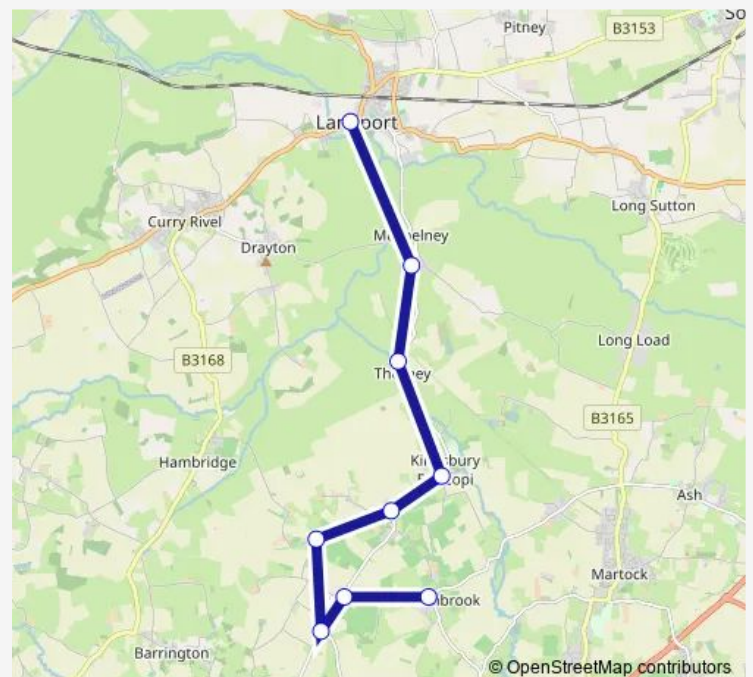

Saturday —

Sunday —

Route info

Direction: Rose and Crown

Stops: 11

Trip Duration: 0 hour 30 min

850 — West Lambrook - Langport

Direction

The King's Head — Car Park

10 stops

[Open route schedule](#)

The King's Head

The Old Vicarage

Cemetery Corner

High Ham Road

Fouracres

Route info

Direction: The King's Head

Stops: 10

Trip Duration: 0 hour 16 min

Direction

Car Park — The King's Head

9 stops

[Open route schedule](#)

The King's Head

Route schedule

Car Park — The King's Head

Monday	—
Tuesday	—
Wednesday	—
Thursday	11:15
Friday	—
Saturday	—
Sunday	—

Route info

Direction: Car Park

Stops: 9

Trip Duration: 0 hour 23 min