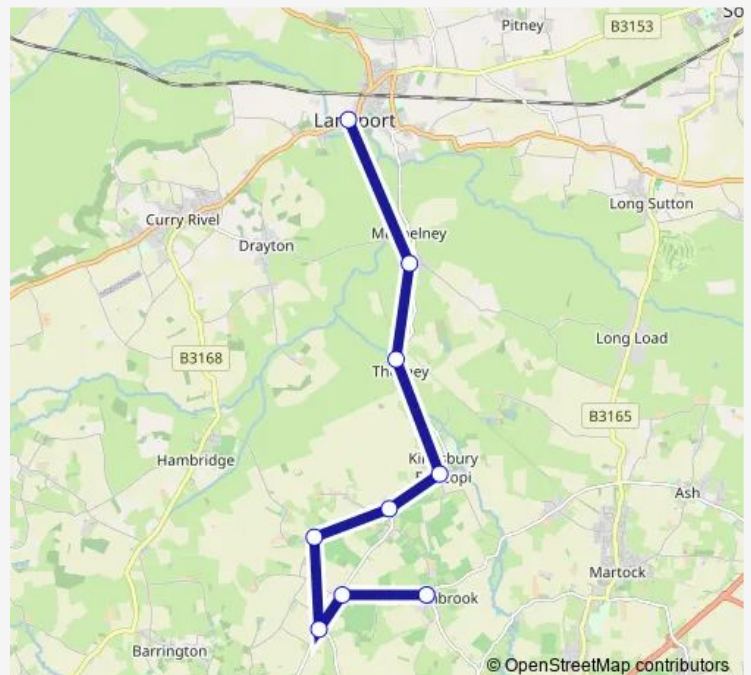

Saturday —

Sunday —

Route info

Direction: Rose and Crown

Stops: 11

Trip Duration: 0 hour 30 min

850 — West Lambrook - Langport

Direction

The King's Head — Car Park

10 stops

[Open route schedule](#)

The King's Head

The Old Vicarage

Cemetery Corner

High Ham Road

Fouracres

Route info

Direction: The King's Head

Stops: 10

Trip Duration: 0 hour 16 min

Direction

Car Park — The King's Head

9 stops

[Open route schedule](#)

The King's Head

Route schedule

Car Park — The King's Head

Monday	—
Tuesday	—
Wednesday	—
Thursday	11:15
Friday	—
Saturday	—
Sunday	—

Route info

Direction: Car Park

Stops: 9

Trip Duration: 0 hour 23 min