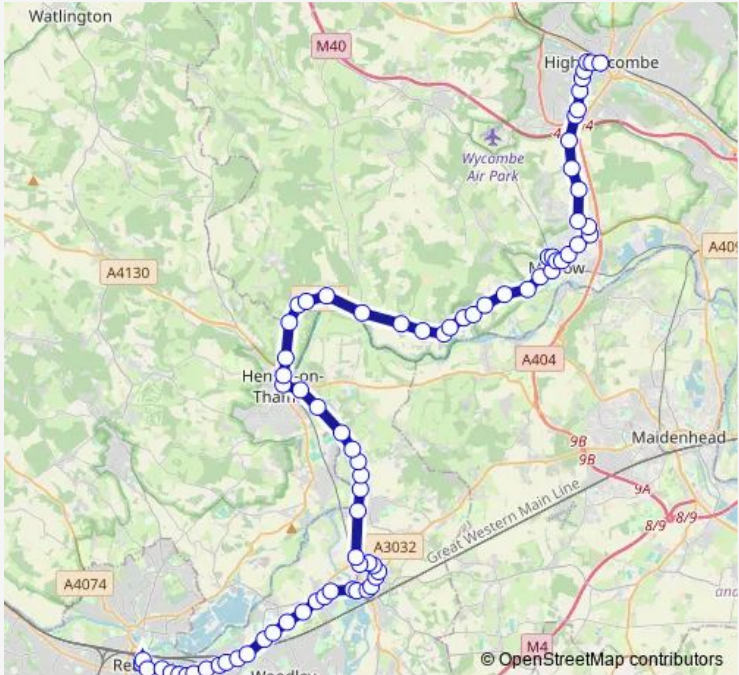

Bus 850 High Wycombe - Marlow - Henley - Wargrave - Twyford - Reading

[Go to website](#)

Direction
High Wycombe Busstn — Friar Street
72 stops
[Open route schedule](#)

- High Wycombe Busstn
- St John's Church
- West End Road
- Plumer Road
- The Wendover Arms PH
- Carver Hill Road
- Marlow Road
- The Blacksmiths' Arms PH
- Burroughs Grove Hill
- Wycombe Road
- Churchill Drive
- Wiltshire Road
- Bobmore Lane
- Foxes Piece
- Spittal Street
- West Street
- Spinfield Lane
- Pound Lane
- Hook's Corner
- Harleyford Manor
- Combined School

Route schedule
High Wycombe Busstn — Friar Street

Monday	05:20-21:30
Tuesday	05:20-21:30
Wednesday	05:20-21:30
Thursday	05:20-21:30
Friday	05:20-21:30
Saturday	05:20-21:30
Sunday	06:45-19:00

Route info
Direction: High Wycombe Busstn
Stops: 72
Trip Duration: 1 hour 35 min

850 — High Wycombe - Marlow - Henley - Wargrave - Twyford - Reading **BusMaps**

Thames Reach

Danesfield House

Millbank Wood

The Dog & Badger PH

Westfield Bungalows

Mill End

Greenlands