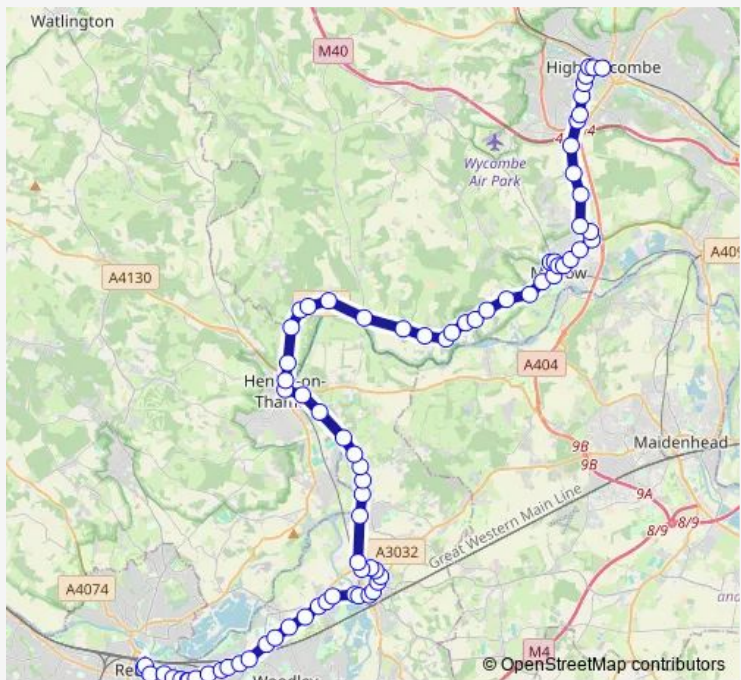

Churchill Drive

Wiltshire Road

Bobmore Lane

Foxes Piece

Spittal Street

West Street

Spinfield Lane

Pound Lane

Hook's Corner

Harleyford Manor

Combined School

Route schedule
 High Wycombe Busstn — Friar Street

Monday	05:20-21:30
Tuesday	05:20-21:30
Wednesday	05:20-21:30
Thursday	05:20-21:30
Friday	05:20-21:30
Saturday	05:20-21:30
Sunday	06:45-19:00

Route info
 Direction: High Wycombe Busstn
 Stops: 72
 Trip Duration: 1 hour 40 min

850 — High Wycombe - Marlow - Henley - Wargrave - Twyford - Reading **BusMaps**

Thames Reach

Danesfield House

Millbank Wood