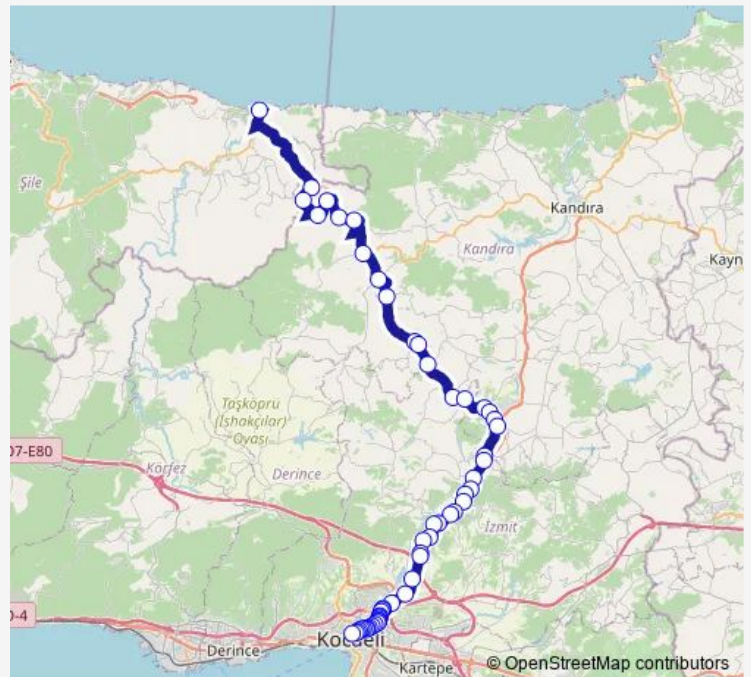

Thursday 12:00-17:30

Friday 12:00-17:30

Saturday 12:00-17:30

Sunday 12:00-17:30

Route info

Direction: Bekirdere 3

Stops: 45

Trip Duration: 1 hour 21 min

■ 850 — Ağva-İzmit

BusMaps

Çubuklu Osmaniye 6

Çubuklu Osmaniye 8

Gökçeler-Seferköy 1

Kisalar Köyü Sapađı 1

Sarihocalar

CEZAEVİ 1