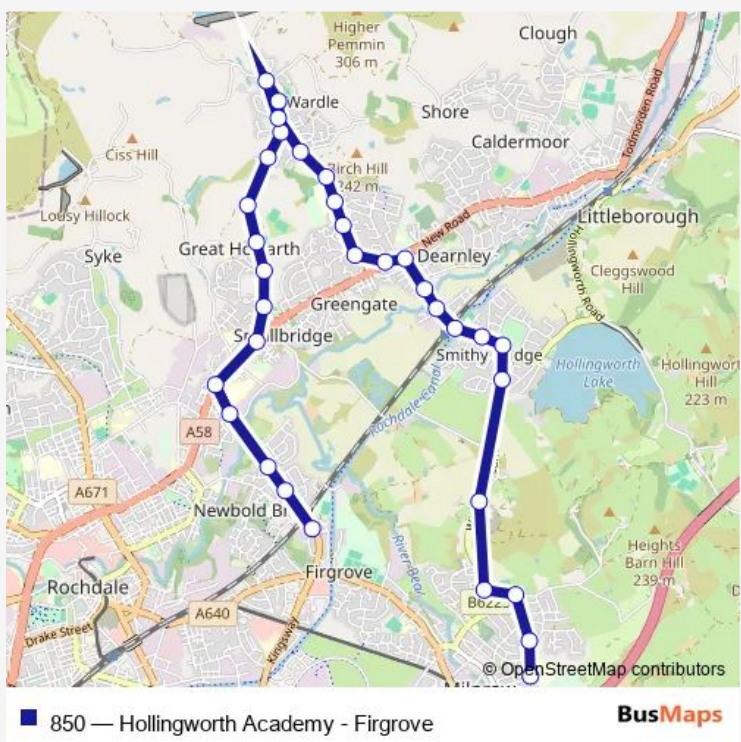

Bus 850 Hollingworth Academy - Firgrove

[Go to website](#)

Direction
 Firgrove Avenue — Hollingworth Academy
 33 stops
[Open route schedule](#)

- Firgrove Avenue
- Samson Street
- Beal Crescent
- Roch Street
- Millgate
- Smallbridge Library
- Louise Street
- Great Howarth
- Princess Avenue
- Auburn House
- Lawflat
- Clough Street
- Brook Street
- Wardle Village Church
- Wardle Conservative Club
- Waterhouse Close
- Birch Hill Hospital
- Wardle Academy
- Gloucester Avenue
- Birch Avenue
- Mount Avenue

Route schedule
 Firgrove Avenue — Hollingworth Academy

Monday	07:45
Tuesday	07:45
Wednesday	07:45
Thursday	07:45
Friday	07:45
Saturday	—
Sunday	—

Route info
 Direction: Firgrove Avenue
 Stops: 33
 Trip Duration: 0 hour 41 min

Croft Head Drive

Kiln Lane

Pennine Drive

Hollingworth Academy

Direction

Hollingworth Academy — Firgrove Avenue

37 stops

[Open route schedule](#)

Saturday —

Sunday —

Route info

Direction: Hollingworth Academy

Stops: 37

Trip Duration: 0 hour 31 min

Lawflat

Auburn House