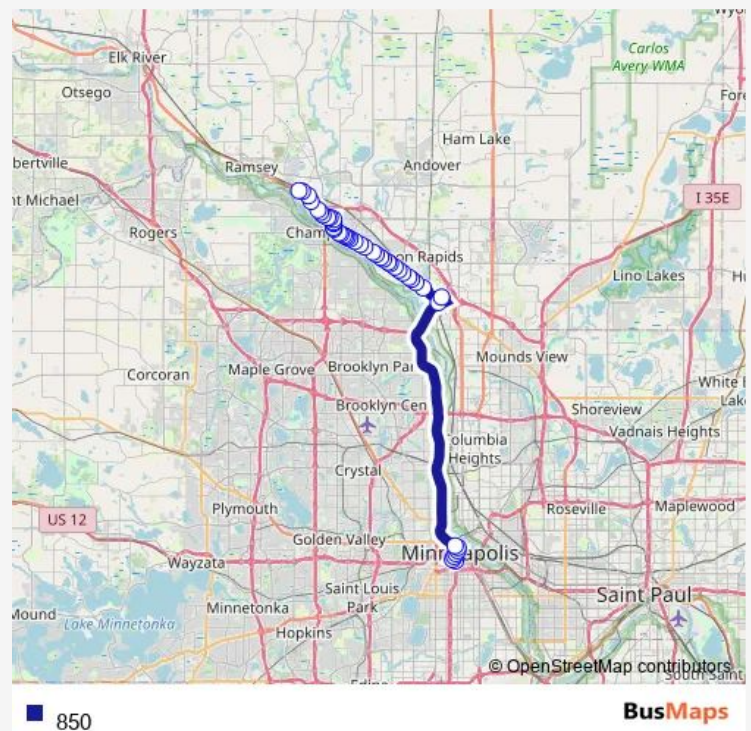

5th Ave & Madison St

5th Ave & Jefferson St

5th Ave & Washington St

5th Ave & Military Rd

East River Rd & 7th Ave

East River Rd & Kings Lane

East River Rd & Queens Lane

Coon Rapids Blvd & Eldorado St

Coon Rapids Blvd & Dakotah St

Coon Rapids Blvd & Blackfoot St

Coon Rapids Blvd & Round Lake Blvd

Route schedule

Anoka Tech College & Main Entrance — 11th St S & Marquette Ave

Monday 04:57-07:48

Tuesday 04:57-07:48

Wednesday 04:57-07:48

Thursday 04:57-07:48

Friday 04:57-07:48

Saturday —

Sunday —

Route info

Direction: Anoka Tech College & Main Entrance

Stops: 44

Trip Duration: 0 hour 54 min

Coon Rapids Blvd & Oakmont Apts

Coon Rapids Blvd & Pheasant Ridge Dr

Coon Rapids Blvd & Mississippi Blvd

Coon Rapids Blvd & 111th Ave Nw

Coon Rapids Blvd & Crooked Lake Blvd

Coon Rapids Blvd & Bittersweet St