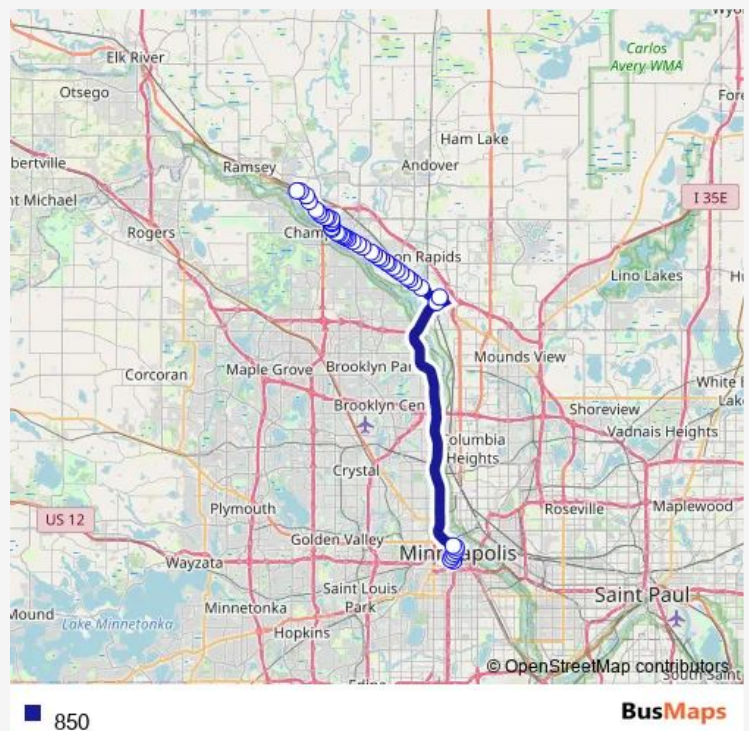

5th Ave & Madison St

5th Ave & Jefferson St

5th Ave & Washington St

5th Ave & Military Rd

East River Rd & 7th Ave

East River Rd & Kings Lane

East River Rd & Queens Lane

Coon Rapids Blvd & Eldorado St

Coon Rapids Blvd & Dakotah St

Coon Rapids Blvd & Blackfoot St

Coon Rapids Blvd & Round Lake Blvd

Route schedule

Anoka Tech College & Main Entrance — 11th St S & Marquette Ave

Monday 04:57-07:48

Tuesday 04:57-07:48

Wednesday 04:57-07:48

Thursday 04:57-07:48

Friday 04:57-07:48

Saturday —

Sunday —

Route info

Direction: Anoka Tech College & Main Entrance

Stops: 44

Trip Duration: 0 hour 51 min

Coon Rapids Blvd & Oakmont Apts

Coon Rapids Blvd & Pheasant Ridge Dr

Coon Rapids Blvd & Mississippi Blvd

Coon Rapids Blvd & 111th Ave Nw

Coon Rapids Blvd & Crooked Lake Blvd

Coon Rapids Blvd & Bittersweet St