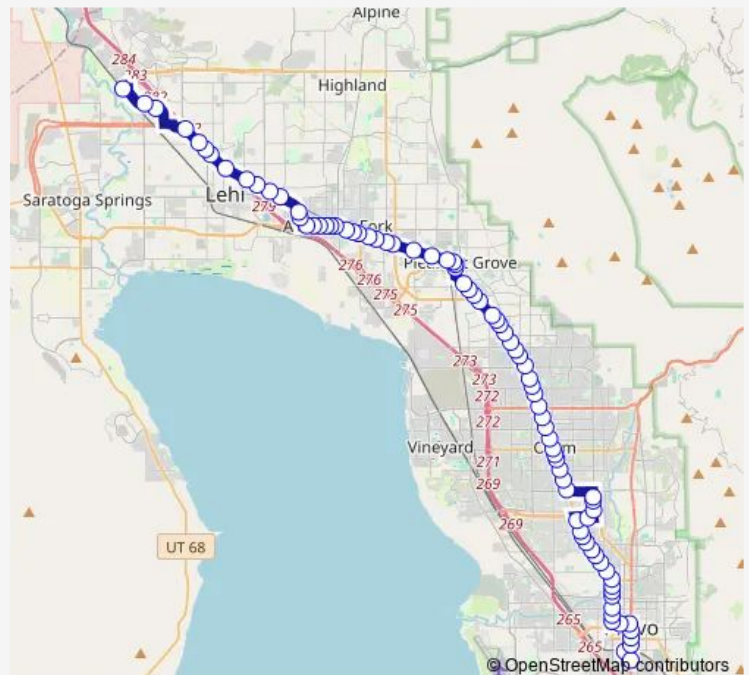

State St / 1851 S (Nb)

State St / 1700 S (Nb)

State St / 1600 S (Nb)

Route schedule

Provo Central Station (Bay B) — Lehi Station (Bay A)

Monday 04:31-22:16

Tuesday 04:31-22:16

Wednesday 04:31-22:16

Thursday 04:31-22:16

Friday 04:31-22:16

Saturday 06:34-21:24

Sunday 08:24-18:24

Route info

Direction: Provo Central Station (Bay B)

Stops: 84

Trip Duration: 1 hour 6 min

850 — State Street

State St / University Pkwy (Nb)

University Place Station (Eb)

800 E / 1169 S (Nb)

800 E / 1000 S (Nb)

800 E / 900 S (Nb)

State St / 800 S (Nb)

State St / 600 S (Nb)

State St / 400 S (Nb)

State St / 200 S (Nb)

State St / 100 S (Nb)

State St / Center St (Nb)

State St / 200 N (Nb)

State St / 400 N (Nb)

State St / 600 N (Nb)

State St / 800 N (Nb)