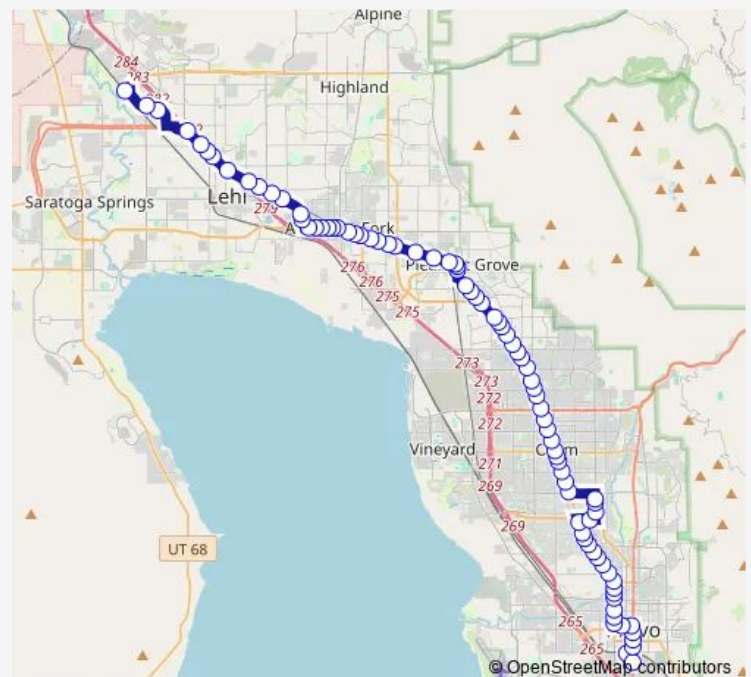

State St / 1851 S (Nb)

State St / 1700 S (Nb)

State St / 1600 S (Nb)

Route schedule

Provo Central Station (Bay B) — Lehi Station (Bay A)

Monday 04:31-22:16

Tuesday 04:31-22:16

Wednesday 04:31-22:16

Thursday 04:31-22:16

Friday 04:31-22:16

Saturday 06:34-21:24

Sunday 08:24-18:24

Route info

Direction: Provo Central Station (Bay B)

Stops: 84

Trip Duration: 1 hour 6 min

850 — State Street

State St / University Pkwy (Nb)

University Place Station (Eb)

800 E / 1169 S (Nb)

800 E / 1000 S (Nb)

800 E / 900 S (Nb)

State St / 800 S (Nb)

State St / 600 S (Nb)

State St / 400 S (Nb)

State St / 200 S (Nb)

State St / 100 S (Nb)

State St / Center St (Nb)

State St / 200 N (Nb)

State St / 400 N (Nb)

State St / 600 N (Nb)

State St / 800 N (Nb)