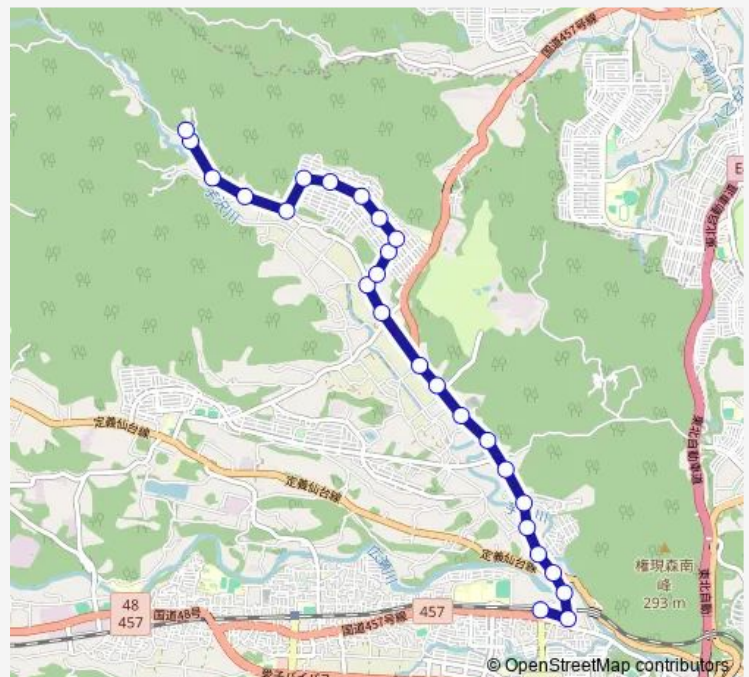

Thursday 07:50

Friday 07:50

Saturday —

Sunday —

Route info

Direction: 陸前落合駅

Stops: 26

Trip Duration: 0 hour 25 min