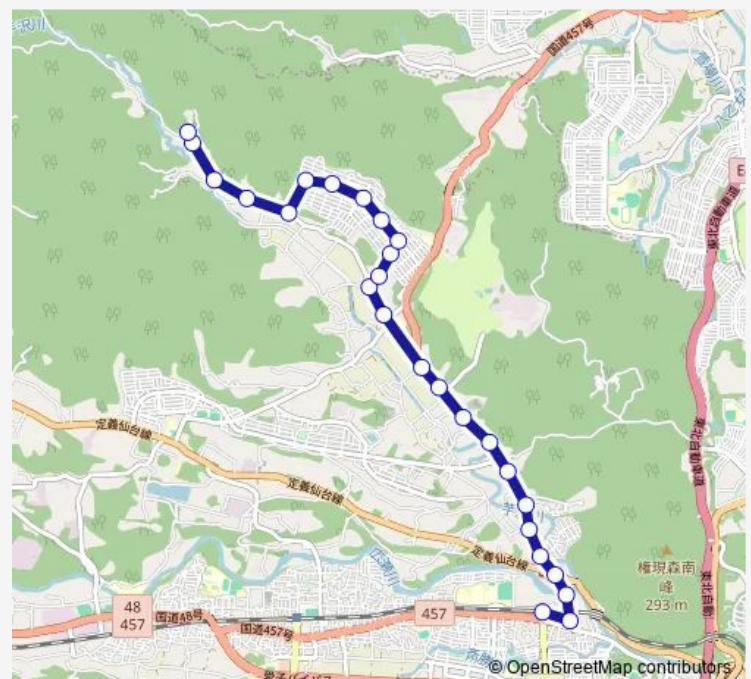

Thursday 07:50

Friday 07:50

Saturday —

Sunday —

Route info

Direction: 陸前落合駅

Stops: 26

Trip Duration: 0 hour 25 min

■ 850 — 陸前落→大國神

BusMaps

横手

上新田

白坂

大國神社入口

大國神社前

850 Bus time schedules and route maps are available in an offline PDF at busmaps.com. Use the busmaps.com website to see live bus times, train schedule or subway schedule, and step-by-step directions for all public transit in Sendai