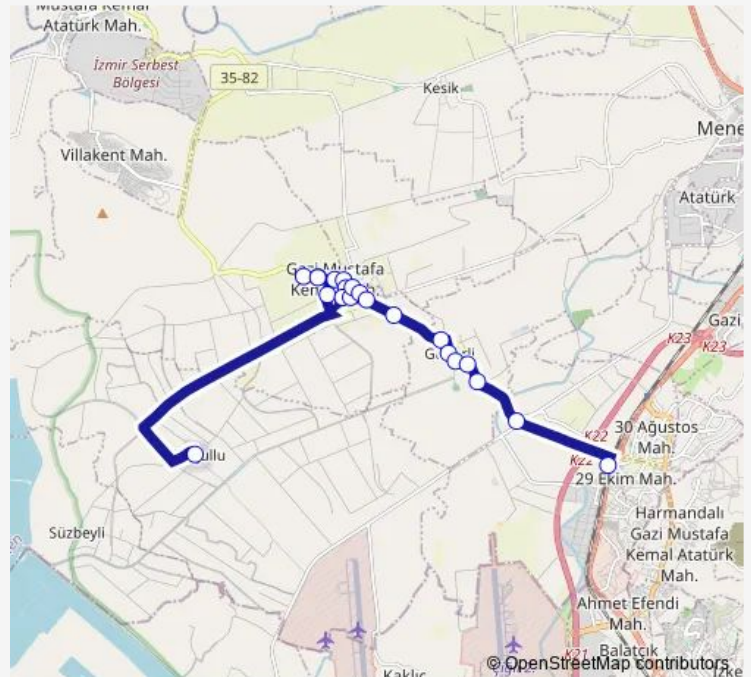

Saturday 05:55-19:15

Sunday 05:55-19:15

Route info

Direction: Tuzçullu

Stops: 21

Trip Duration: 1 hour 11 min

850 — Tuzçullu -Seyrek - Ulukent Aktarma Merkezi 2

Direction

Ulukent Aktarma — Tuzçullu

18 stops

[Open route schedule](#)

Ulukent Aktarma

Çitlenbik

Hobi Park

Günerli Üçyol

Günerli Çeşme

Tuesday 06:30-18:35

Wednesday 06:30-18:35

Thursday 06:30-18:35

Friday 06:30-18:35

Saturday 06:30-18:35

Sunday 06:30-18:35

Route info

Direction: Ulukent Aktarma