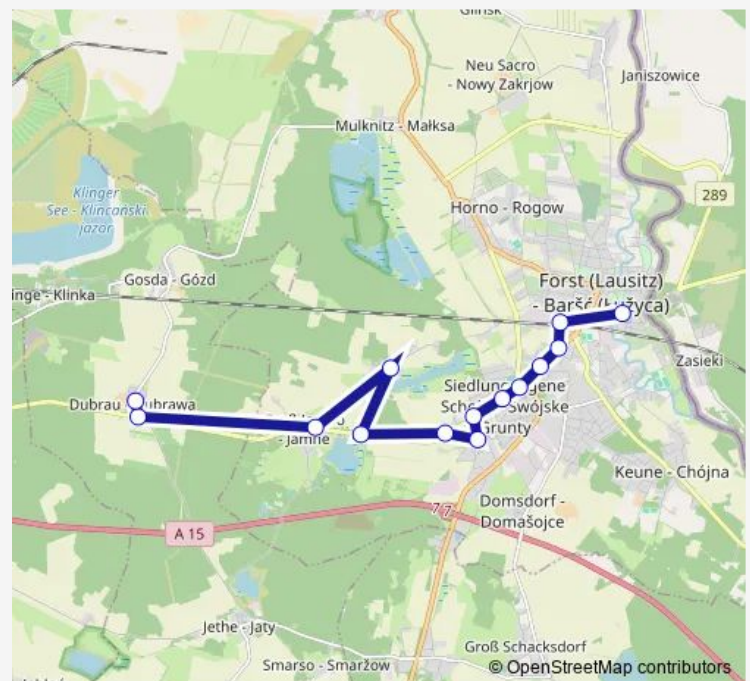

Klein Jamno

Groß Jamno, Gasthaus

Dubrau, Berg

Dubrau, Dorf

Route schedule

Forst, Grundschule Mitte — Dubrau, Dorf

Monday 11:37-15:35

Tuesday 11:37-15:35

Wednesday 11:37-15:35

Thursday 11:37-15:35

Friday 11:37-15:35

Saturday —

Sunday —

Route info

Direction: Forst, Grundschule Mitte

Stops: 14

Trip Duration: 0 hour 20 min

850

BusMaps

Direction

Cottbus, Welzower Str./Klinikum — Forst, Busbahnhof

20 stops

[Open route schedule](#)

Cottbus, Welzower Str./Klinikum

Thursday —

Friday —

Saturday 22:50

Sunday 22:50

Route info

Direction: Cottbus, Welzower Str./Klinikum

Stops: 20

Trip Duration: 0 hour 44 min