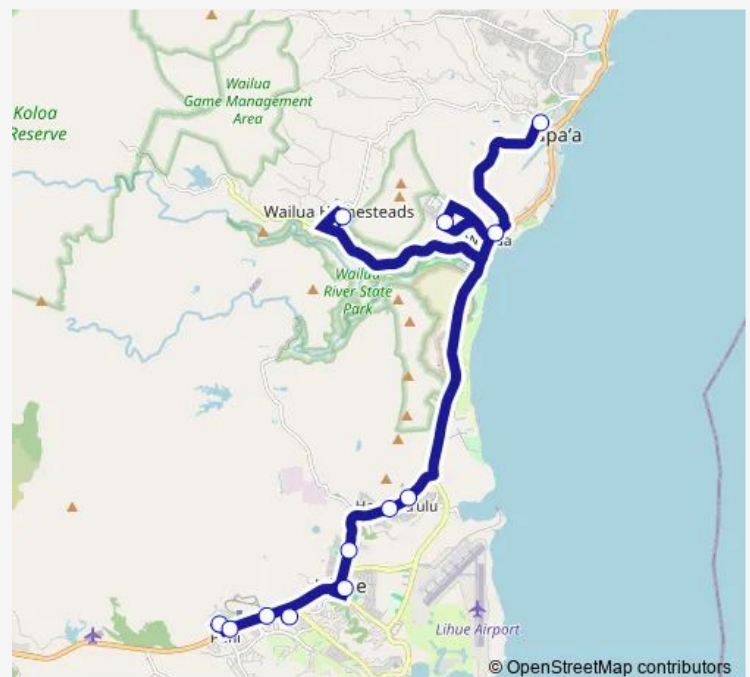

Eiwa Street (200/400)

Across Fish Express

Kuhio Hwy/Laukona Rd

Peter Rayno Park

Wailua Homesteads Park

Wailua Houselots Park

Waipouli Courtyards

Kapaa Skate Park

### Route schedule

KCC Performing Arts Center — Kapaa Skate Park

Monday 12:45-18:30

Tuesday 12:45-18:30

Wednesday 12:45-18:30

Thursday 12:45-18:30

Friday 12:45-18:30

Saturday 12:45-18:30

### Route info

Direction: KCC Performing Arts Center

Stops: 12

Trip Duration: 1 hour 0 min

850 — 850 Lihue to Wailua Mainline

850 Bus time schedules and route maps are available in an offline PDF at [busmaps.com](https://busmaps.com). Use the [busmaps.com](https://busmaps.com) website to see live bus times, train schedule or subway schedule, and step-by-step directions for all public transit in Lihue