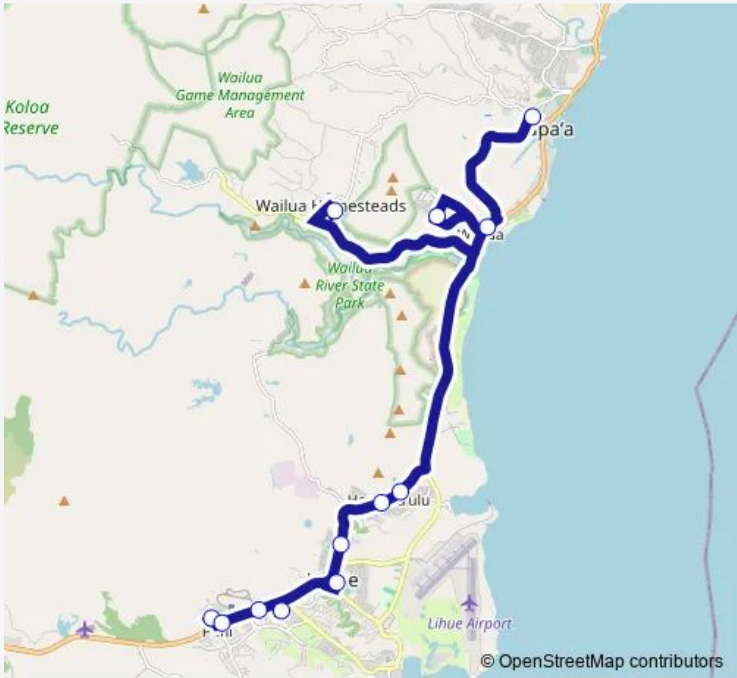

**Bus 850 850 Lihue to Wailua Mainline**

[Go to website](#)

**Direction**  
 KCC Performing Arts Center — Kapaa Skate Park  
 12 stops  
[Open route schedule](#)

- KCC Performing Arts Center
- Kaumualii Hwy- Across Kcc
- Hokulei Village - Kaumualii Hwy
- Kukui Grove - First Hawaiian Bank
- Eiwa Street (200/400)
- Across Fish Express
- Kuhio Hwy/Laukona Rd
- Peter Rayno Park
- Wailua Homesteads Park
- Wailua Houselots Park
- Waipouli Courtyards
- Kapaa Skate Park

Route schedule  
 KCC Performing Arts Center — Kapaa Skate Park

Monday	12:45-18:30
Tuesday	12:45-18:30
Wednesday	12:45-18:30
Thursday	12:45-18:30
Friday	12:45-18:30
Saturday	12:45-18:30
Sunday	—

Route info  
 Direction: KCC Performing Arts Center  
 Stops: 12  
 Trip Duration: 1 hour 0 min

850 — 850 Lihue to Wailua Mainline **BusMaps**

850 Bus time schedules and route maps are available in an offline PDF at [busmaps.com](https://busmaps.com). Use the [busmaps.com](https://busmaps.com) website to see live bus times, train schedule or subway schedule, and step-by-step directions for all public transit in Lihue

The schedule is provided in the local timezone. Times with "(+1)" indicate departures on the next day.

PDF file created on 2025-02-26

2024 BusMaps.com - All Rights Reserved