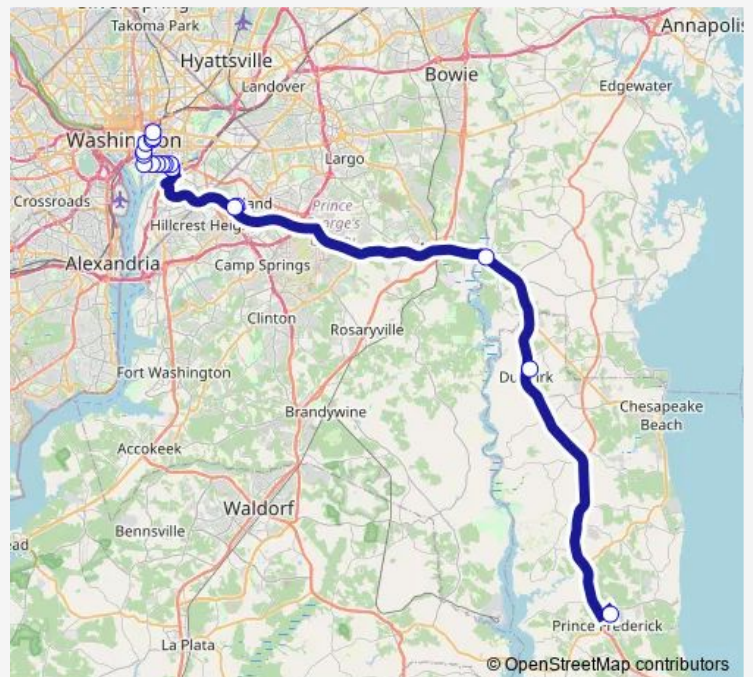

Dunkirk P&R MD 525 near Md4

Wayson'S Corner MD 4 Near MD 408

Suitland Federal CTR at Gate 7

Suitland Metro Station

11th ST & O ST SE (Washington Navy Yard)

M ST & 10th ST SE (Washington Navy Yard)

M ST & Isaac Hull AVE SE opp wb

Friday 04:30-06:30

Saturday —

Sunday —

**Route info**

Direction: Prince Frederick P&R (Fairground & Armory Rd)

Stops: 18

Trip Duration: 1 hour 47 min

850 — PR Frederick/Dunkirk - Suitland/Dc

## Direction

N Capitol ST & H ST NW sb — Prince Frederick P&R (Fairground & Armory Rd)

17 stops

[Open route schedule](#)

N Capitol ST & H ST NW sb

Massachusetts AVE & Columbus CIR NE eb

Louisiana AVE & D ST NW (IBT Headquarters) sb

3RD ST & Constitution AVE NW fs sb

4TH ST & C ST SW sb

4TH ST & E ST SW sb

M ST & 4TH ST SW eb

M ST & Half ST SW eb

M ST & 1st ST SE (Navy Yard) sb

M ST & 4th ST SE (Southeast Federal Center) eb

M ST & Isaac Hull AVE SE eb