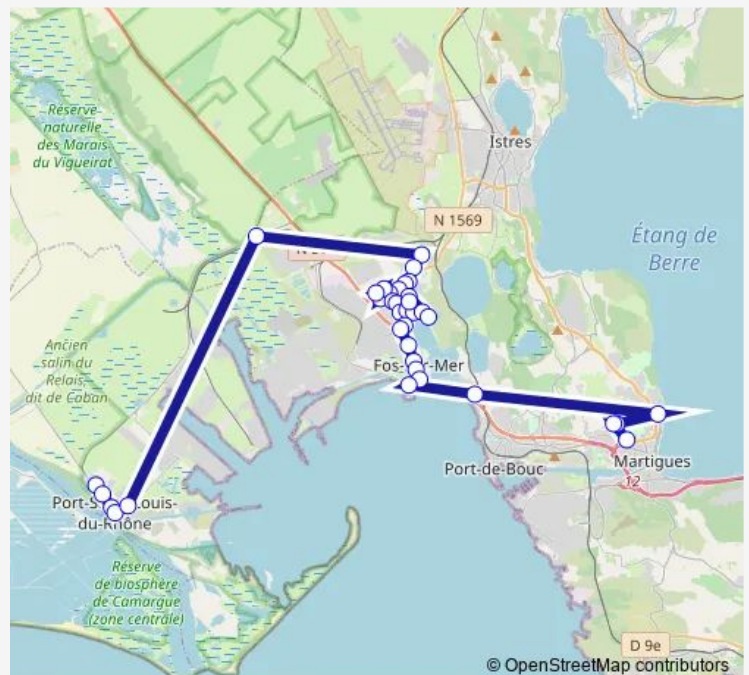

Tuesday 07:21

Wednesday 07:21

Thursday 07:21

Friday 07:21

Saturday —

Sunday —

Route info

Direction: Plan d Arenc

Stops: 15

Trip Duration: 0 hour 54 min

Direction

Vauban Hlm — Marcel Pagnol

25 stops

[Open route schedule](#)

Vauban Hlm

Le Stade