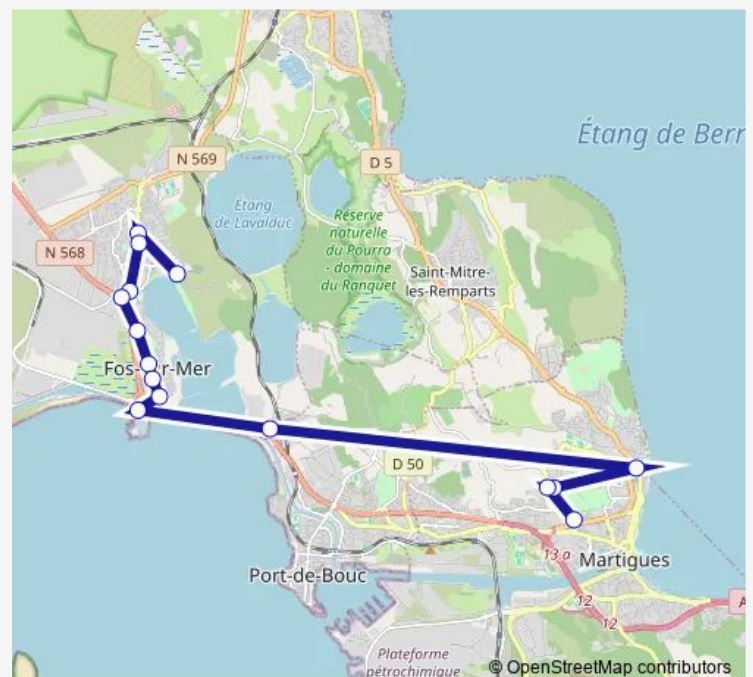

Tuesday 07:21

Wednesday 07:21

Thursday 07:21

Friday 07:21

Saturday —

Sunday —

Route info

Direction: Plan d Arenc

Stops: 15

Trip Duration: 0 hour 54 min

850 — Port St Louis - Fos - Martigues

Direction

Vauban Hlm — Marcel Pagnol

25 stops

[Open route schedule](#)

Vauban Hlm