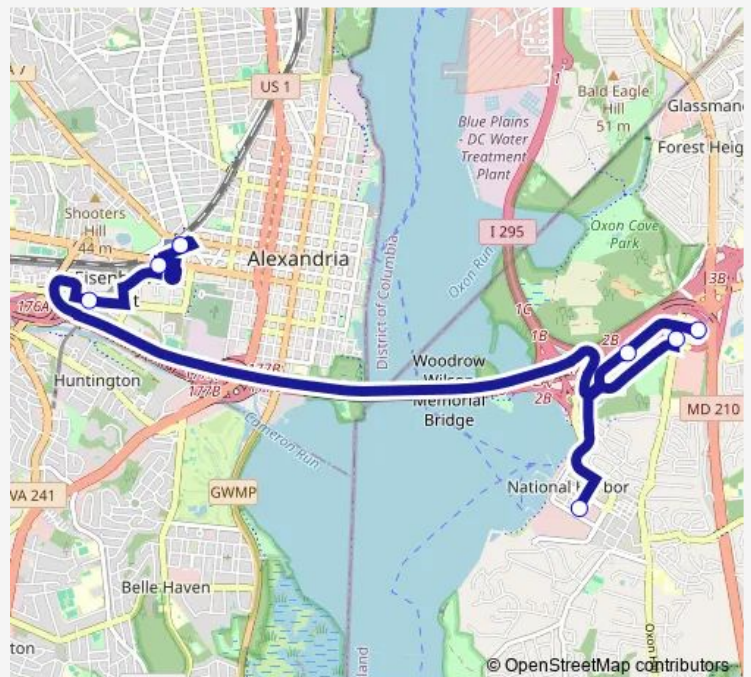

Monument Av+MGM Casino

St George Bl+Waterfront St

### Route schedule

King St-Old Town+Bay J — St George Bl+Waterfront St

Monday 06:05-23:35

Tuesday 06:05-23:35

Wednesday 06:05-23:35

Thursday 06:05-23:35

Friday 06:05-23:35

Saturday 06:05-23:35

### Route info

Direction: King St-Old Town+Bay J

Stops: 6

Trip Duration: 0 hour 21 min

NH2 — National Harbor - King Street

**Direction**

St George Bl+Waterfront St — King St-Old Town+Bay J

7 stops

[Open route schedule](#)

St George Bl+Waterfront St

Oxon Hill Rd+Tanger Bl

Oxon Hill P+R+Bay A

Monument Av+MGM Casino

Eisenhower Av+Hoffman St

Dulany St+Duke St

King St-Old Town+Bay J