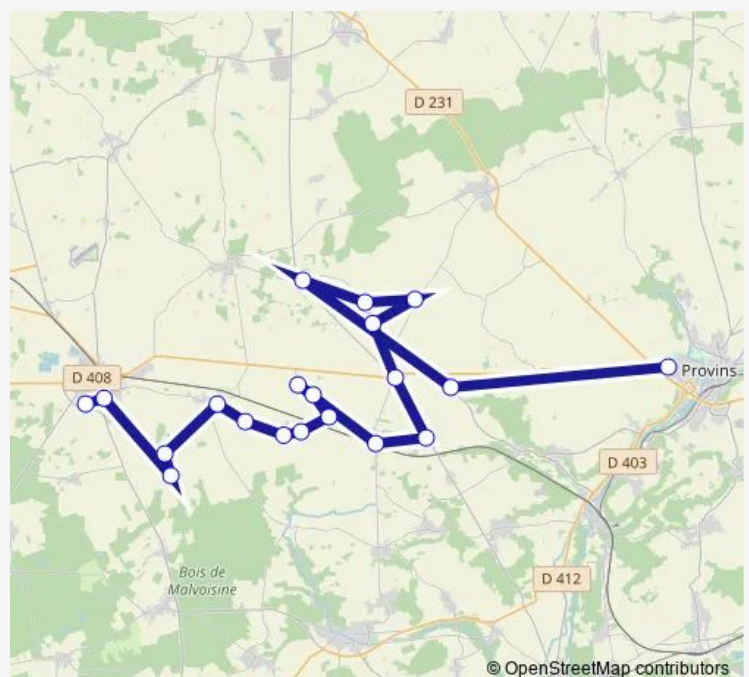

Bus 46-1 46-1 Desserte Ets Scolaires: Provins / Nangis via Maison-Rouge

[Go to website](#)

Direction

Ville Haute Quai 5 — Lycée H. Becquerel

10 stops

[Open route schedule](#)

Ville Haute Quai 5

Roger Frisson

Route schedule

Ville Haute Quai 5 — Lycée H. Becquerel

Monday

—

Tuesday

—

Wednesday

07:27

Thursday

07:27

Friday

07:27

Saturday

—

Sunday

—

Route info

Direction: Ville Haute Quai 5

Stops: 10

Trip Duration: 0 hour 55 min

© OpenStreetMap contributors

Direction

Eglise — Collège Marie Curie

3 stops