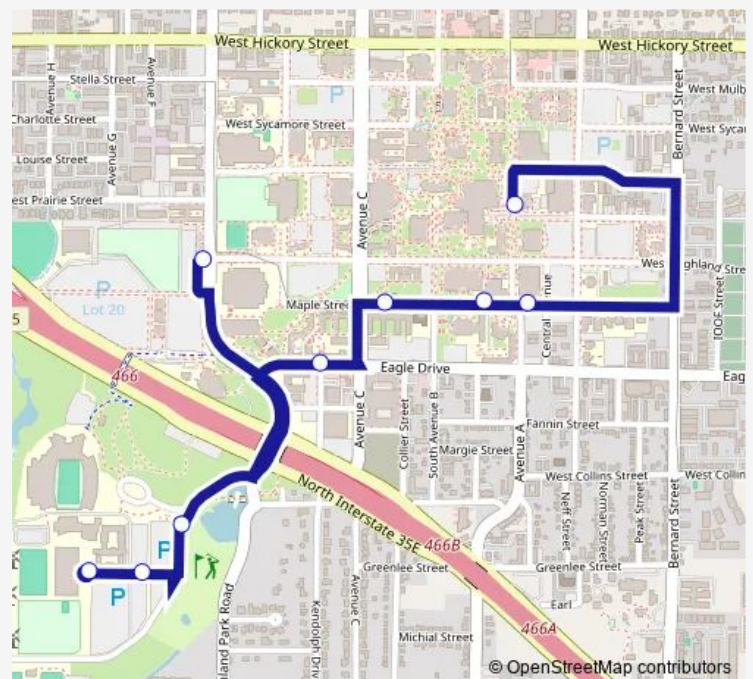

Kerr Hall / Blb

Maple Hall

Honors Hall

Datcu Center Lot

Victory Hall

Datcu Northeast Lot

Fouts Field Transfer 2

Route schedule

Union 5 — Fouts Field Transfer 2

Monday —

Tuesday —

Wednesday —

Thursday —

Friday —

Saturday 08:02-21:36

Sunday 08:02-21:36

Route info

Direction: Union 5

Stops: 9

Trip Duration: 0 hour 19 min

Direction

Fouts Field Transfer 2 — Union 5

6 stops

[Open route schedule](#)

Tuesday —

Wednesday —

Thursday —

Friday —

Saturday 08:58-18:11

Sunday 08:58-18:11

Route info

Direction: Union 5