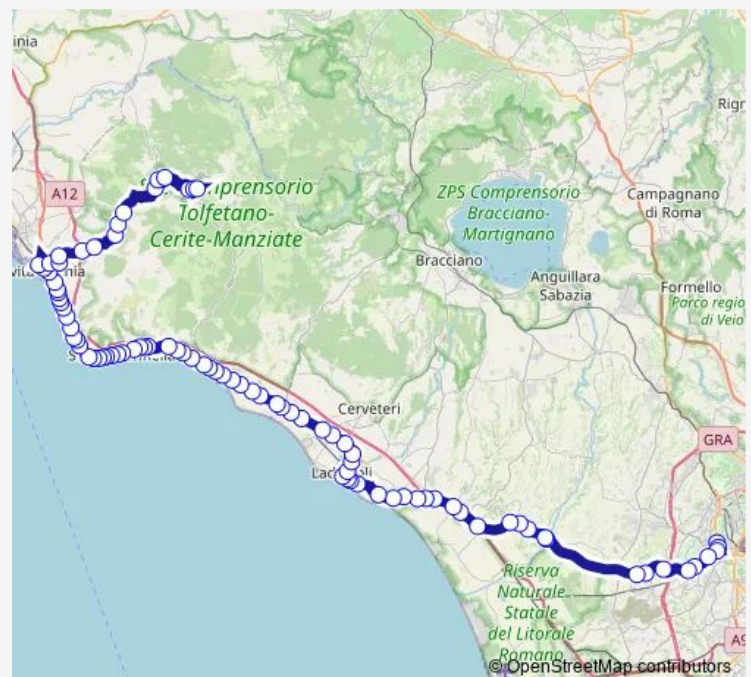

Ladispoli | Via Aurelia Via Sorgente # f21

Ladispoli | Via Aurelia Via Galassie # f22

Route schedule

Roma | Capolinea Cornelia # f1 — Tolfa | piazza Vittorio Veneto # f254

Monday 15:45

Tuesday 15:45

Wednesday —

Thursday 15:45

Friday 15:45

Saturday 15:45

Sunday —

Route info

Direction: Roma | Capolinea Cornelia # f1

Stops: 89

Trip Duration: 2 hour 25 min

Roma Cornelia - Tolfa # To021d

Ladispoli | Via Aurelia Via Monteroni # f23

Ladispoli | Via Aurelia (Palo Laziale) # f146

Ladispoli | Via Palo Via Delfini # f5922

Ladispoli | Via Ancona Via Genova # f5923

Ladispoli | Piazza Marescotti # f5924

Allumiere | Via Braccianese Via Fontana # f251

Tolfa | Viale Italia Via Caro # f252

Tolfa | Viale Italia Via Togliatti # f253

Tolfa | piazza Vittorio Veneto # f254

Bus time schedules and route maps are available in an offline PDF at busmaps.com. Use the busmaps.com website to see live bus times, train schedule or subway schedule, and step-by-step directions for all public transit in Santa Marinella