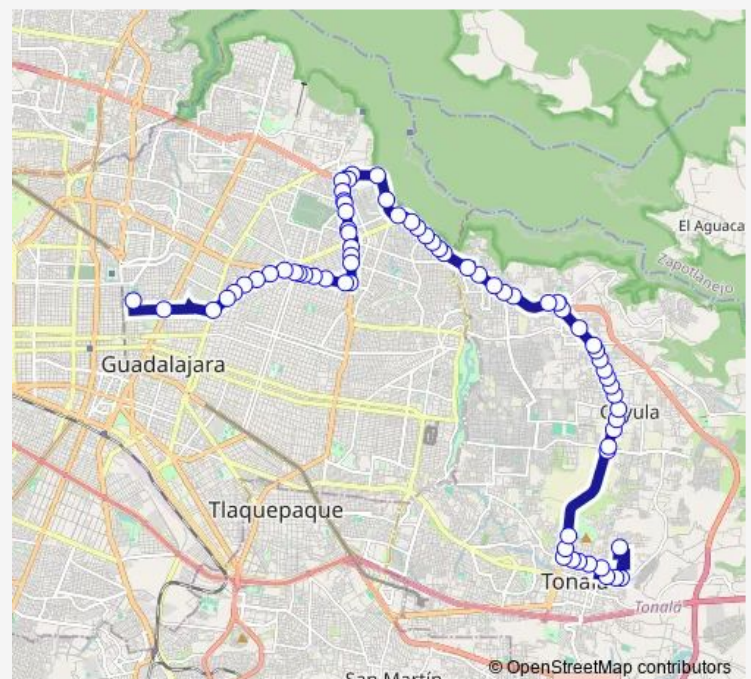

### Route schedule

Margaritas — Calle Belén

Monday 04:44

Tuesday 04:44

Wednesday 04:44

Thursday 04:44

Friday 04:44

Saturday 04:44

### Route info

Direction: Margaritas

Stops: 69

Trip Duration: 1 hour 25 min

C27 — Troncal C27 - 605

Zaragoza

Camino Real

Azucena

## Route info

Direction: Calle Hospital

Stops: 67

Trip Duration: 1 hour 23 min

Zacarias Rubio González

Periferico Oriente

Avenida Joaquín Amaro

Arturo Tolentino