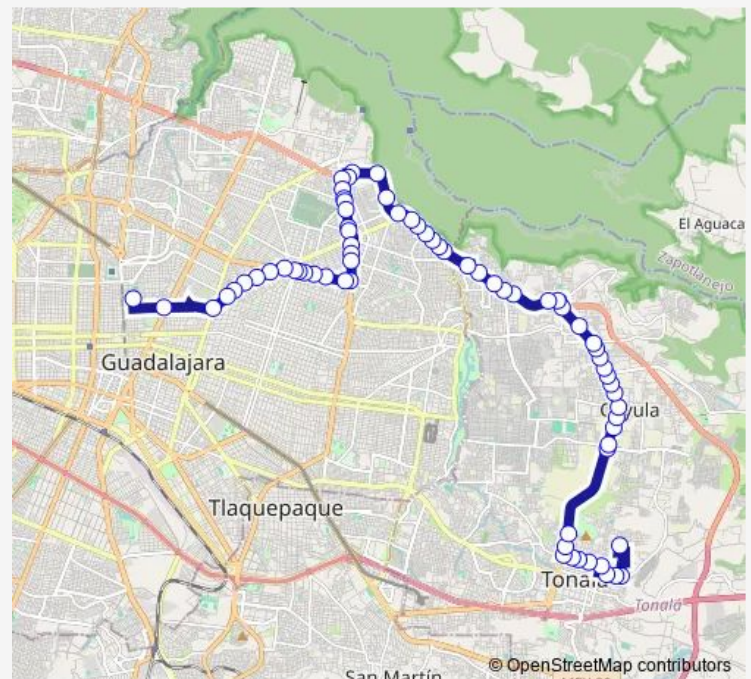

Thursday 04:44

Friday 04:44

Saturday 04:44

Sunday 04:44

Route info

Direction: Margaritas

Stops: 69

Trip Duration: 1 hour 25 min

C27 — Troncal C27 - 605

Zaragoza

Camino Real

Azucena

Periferico Oriente

Colimilla

De La Pradera

Barranquitas

Direction: Calle Hospital

Stops: 67

Trip Duration: 1 hour 23 min

Zacarias Rubio González

Periferico Oriente

Avenida Joaquín Amaro

Arturo Tolentino

Andrés Sandoval