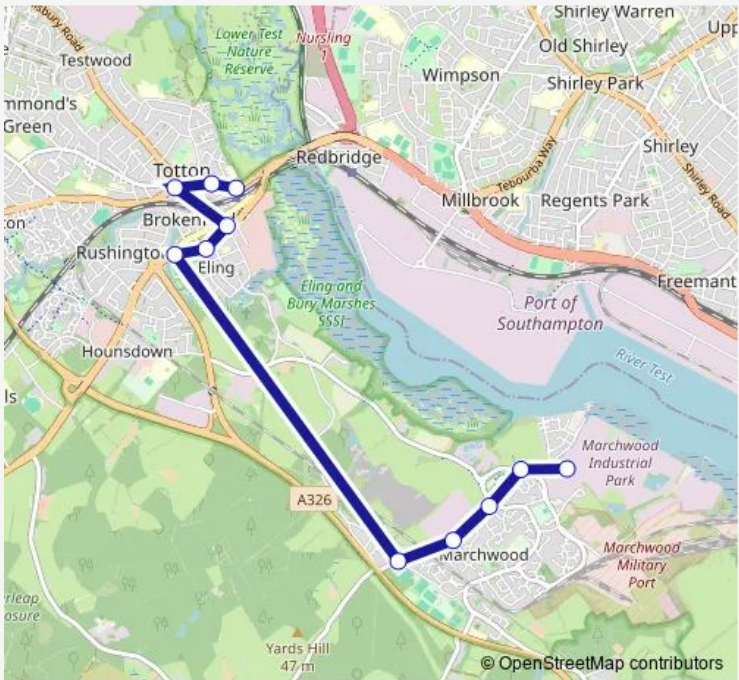

Bus C27 Totton - Marchwood Construction & Marine Tech

[Go to website](#)

**Direction**  
 Totton Station — Construction & Marine Tech Centr SCH  
 11 stops  
[Open route schedule](#)

- Totton Station
- St Therasas Church
- Asda
- Batts Corner
- Bartram Road
- Rushington Roundabout
- Tavells Lane
- Woodpecker Drive
- Bury Road
- Shorefield Road
- Construction & Marine Tech Centr SCH

Route schedule  
 Totton Station — Construction & Marine Tech Centr SCH

Monday	08:27
Tuesday	08:27
Wednesday	08:27
Thursday	08:27
Friday	08:27
Saturday	—
Sunday	—

Route info  
 Direction: Totton Station  
 Stops: 11  
 Trip Duration: 0 hour 18 min

## Direction

Construction & Marine Tech Centr SCH — Totton Station

10 stops

[Open route schedule](#)

Construction & Marine Tech Centr SCH

Shorefield Road

Jacobs Farm

Jacobs Gutter Lane

## Route info

Direction: Totton Station

Stops: 11

Trip Duration: 0 hour 20 min

**Direction**

Construction &amp; Marine Tech Centr SCH — Totton Station

10 stops

[Open route schedule](#)