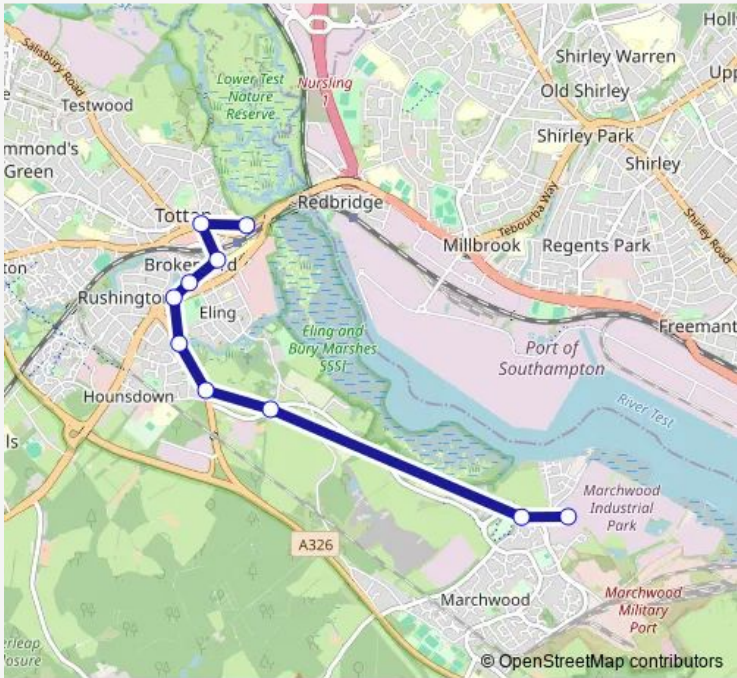

Bus C27 Totton - Marchwood Construction & Marine Tech

[Go to website](#)

Direction
 Construction & Marine Tech Centr SCH — Totton Station
 10 stops
[Open route schedule](#)

- Construction & Marine Tech Centr SCH
- Shorefield Road
- Jacobs Farm
- Jacobs Gutter Lane
- Clay Meadow
- Rushington Roundabout
- Brokenford Lane
- Batts Corner
- Shopping Centre
- Totton Station

Route schedule
 Construction & Marine Tech Centr SCH — Totton Station

Monday	15:40
Tuesday	15:40
Wednesday	15:40
Thursday	15:40
Friday	15:40
Saturday	—
Sunday	—

Route info
 Direction: Construction & Marine Tech Centr SCH
 Stops: 10
 Trip Duration: 0 hour 15 min

■ C27 — Totton - Marchwood Construction & Marine Tech **BusMaps**

Direction

Totton Station — Construction & Marine Tech Centr SCH

11 stops

[Open route schedule](#)

Totton Station

St Therasas Church

Asda

Sunday —

Route info

Direction: Totton Station

Stops: 11

Trip Duration: 0 hour 20 min

C27 Bus time schedules and route maps are available in an offline PDF at busmaps.com. Use the busmaps.com website to see live bus times, train schedule or subway schedule, and step-by-step directions for all public transit in Southampton