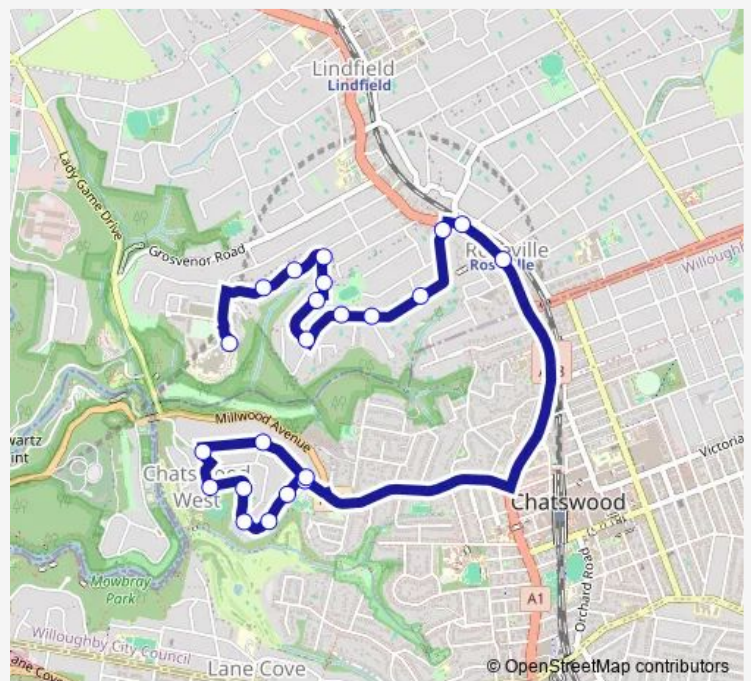

Shirley Rd After Alston Way

Shirley Rd Before Pacific Hwy

Pacific Hwy After Clanville Rd

Roseville Station, Pacific Hwy

Fullers Rd At Bellevue St

Bellevue St After Fullers Rd

Bellevue St Before Hawthorne Av

Bellevue St At Hawthorne Av

Valerie Av After Hawthorne Av

Valerie Av Opp Louise Av

Hawthorne Av At Fullers Rd

Route schedule

Lindfield Learning Village, Eton Rd — Fullers Rd Opp Bellevue St

Monday	15:35
Tuesday	15:35
Wednesday	15:35
Thursday	15:35
Friday	15:35
Saturday	—
Sunday	—

Route info

Direction: Lindfield Learning Village, Eton Rd

Stops: 22

Trip Duration: 0 hour 28 min

Fullers Rd Opp Culgoa St

Fullers Rd Opp Bellevue St

9118 School Bus time schedules and route maps are available in an offline PDF at [busmaps.com](https://busmaps.com). Use the [busmaps.com](https://busmaps.com) website to see live bus times, train schedule or subway schedule, and step-by-step directions for all public transit in Sydney