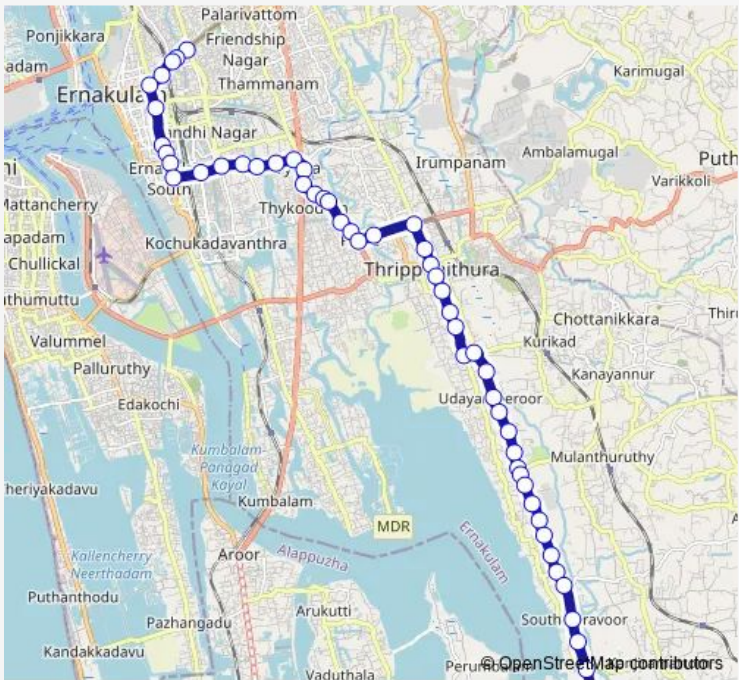

Bus Kaloor ↔ Poothotta (via Padma)

[Go to website](#)

Direction
 Kaloor — Poothota
 52 stops
[Open route schedule](#)

- Kaloor
- Manapattyparambu
- Town Hall
- North Railway Station
- Kacheripadi
- Pullepady Junction
- Maharajas Ground
- Karakkat Junction
- Ernakulam South
- Valanjambalam
- Manorama Junction
- Kadavanthara Junction
- Elamkulam Junction
- Elamkulam
- Janatha
- Vyttila Junction
- Vyttila Devaswom Board
- Sub Station
- Oen
- Thykoodam Metro Station
- Thykoodam Junction

Route schedule
 Kaloor — Poothota

Monday	06:00
Tuesday	06:00
Wednesday	06:00
Thursday	06:00
Friday	06:00
Saturday	06:00
Sunday	06:00

Route info
 Direction: Kaloor
 Stops: 52
 Trip Duration: 1 hour 13 min