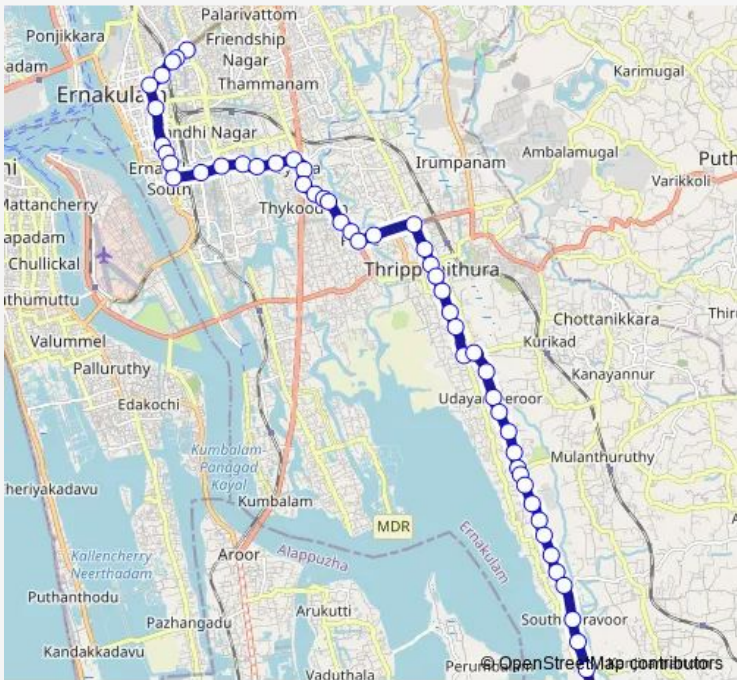

## Bus Kaloor ↔ Poothotta (via Padma)

[Go to website](#)

**Direction**  
 Kaloor — Poothota  
 52 stops  
[Open route schedule](#)

- Kaloor
- Manapattyparambu
- Town Hall
- North Railway Station
- Kacheripadi
- Pullepady Junction
- Maharajas Ground
- Karakkat Junction
- Ernakulam South
- Valanjambalam
- Manorama Junction
- Kadavanthara Junction
- Elamkulam Junction
- Elamkulam
- Janatha
- Vyttila Junction
- Vyttila Devaswom Board
- Sub Station
- Oen
- Thykoodam Metro Station
- Thykoodam Junction

**Route schedule**  
 Kaloor — Poothota

Monday	06:00
Tuesday	06:00
Wednesday	06:00
Thursday	06:00
Friday	06:00
Saturday	06:00
Sunday	06:00

**Route info**  
 Direction: Kaloor  
 Stops: 52  
 Trip Duration: 1 hour 13 min