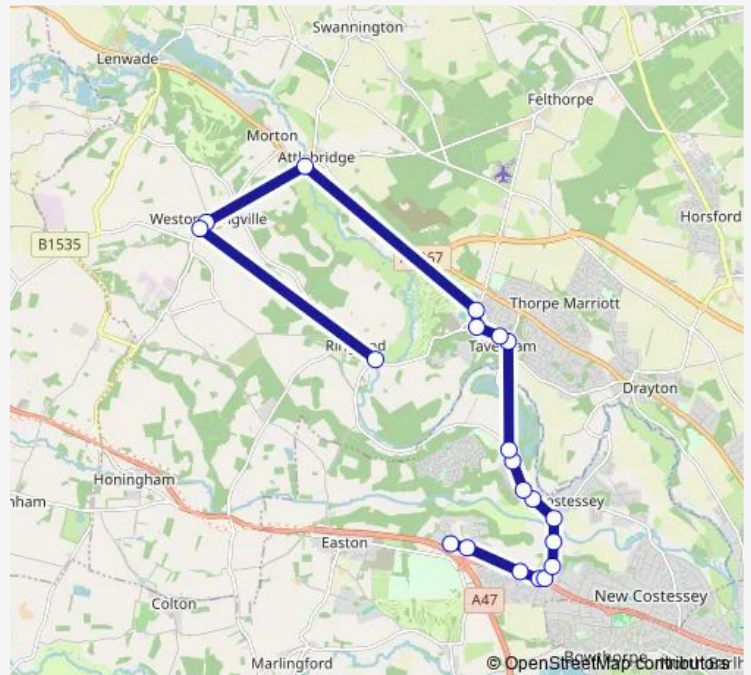

Lord Nelson Drive

Roundwell Medical Centre

Roundwell Medical Centre

East Hills Road

The Loke

Medical Centre

Parklands

West End

Post Office Lane

Costessey Lane

Route schedule

Link Road — Costessey Lane

Monday	—
Tuesday	12:00
Wednesday	—
Thursday	12:00
Friday	—
Saturday	—
Sunday	—

Route info

Direction: Link Road

Stops: 20

Trip Duration: 0 hour 34 min

808A — Ringland - Weston Longville - Longwater

Direction

Village Sign — Link Road

20 stops

[Open route schedule](#)

Village Sign

Post Office Lane

West End Avenue

Breydon Avenue

West End

Medical Centre

The Loke

East Hills Road

Roundwell Medical Centre

Lord Nelson Drive