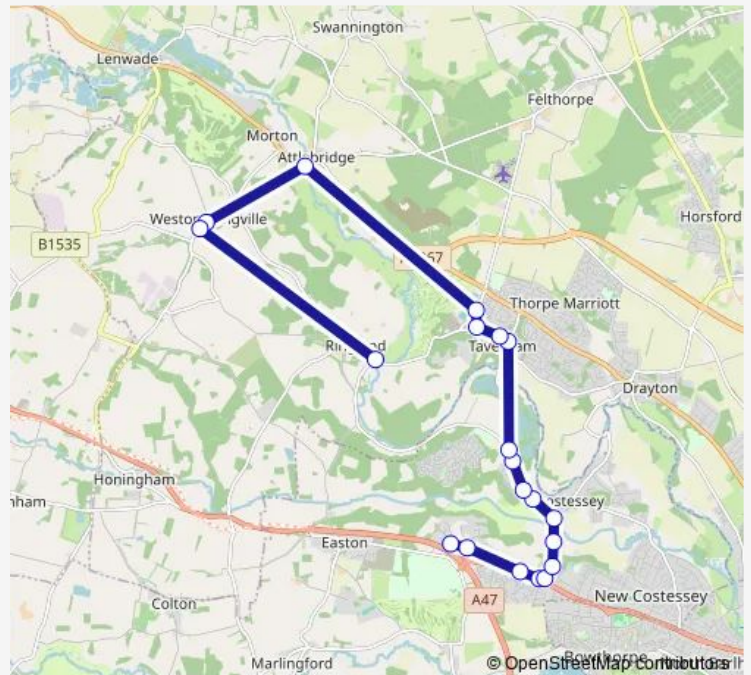

Lord Nelson Drive

Roundwell Medical Centre

Roundwell Medical Centre

East Hills Road

The Loke

Medical Centre

Parklands

West End

Post Office Lane

Costessey Lane

Route schedule

Link Road — Costessey Lane

Monday	—
Tuesday	12:00
Wednesday	—
Thursday	12:00
Friday	—
Saturday	—
Sunday	—

Route info

Direction: Link Road

Stops: 20

Trip Duration: 0 hour 34 min

808A — Ringland - Weston Longville - Longwater

Direction

Village Sign — Link Road

20 stops

[Open route schedule](#)

Village Sign

Post Office Lane

West End Avenue

Breydon Avenue

West End

Medical Centre

The Loke

East Hills Road

Roundwell Medical Centre

Lord Nelson Drive