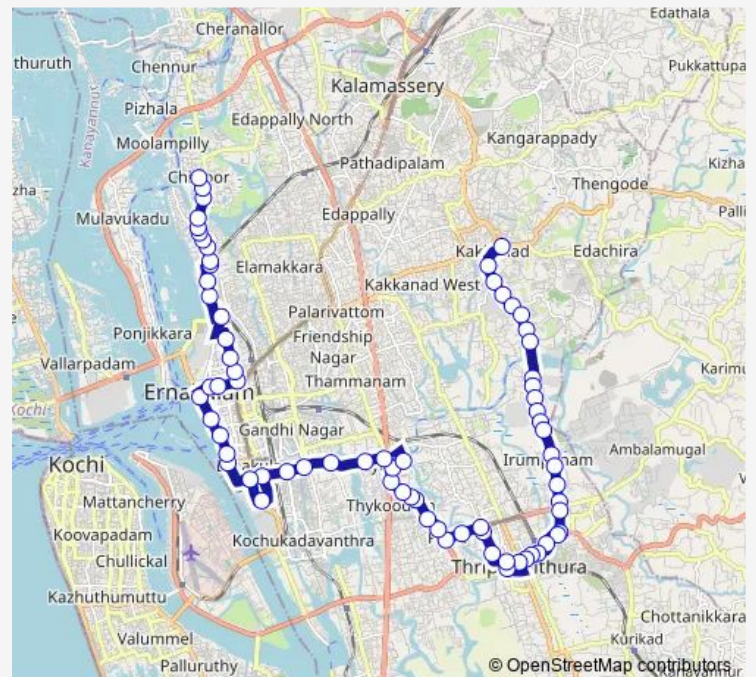

### Route schedule

Chittoor Temple — Kakkanad Civil Station

Monday 06:00

Tuesday 06:00

Wednesday 06:00

Thursday 06:00

Friday 06:00

Saturday 06:00

### Route info

Direction: Chittoor Temple

Stops: 76

Trip Duration: 1 hour 25 min

Chittoor ↔ Kakkanad

Convent Junction

Boat Jetty Junction

Hospital Junction

Vaduthala Palam

Divine Nagar

South Chittoor Palli

Chittoor Temple

Bus time schedules and route maps are available in an offline PDF at [busmaps.com](https://busmaps.com). Use the [busmaps.com](https://busmaps.com) website to see live bus times, train schedule or subway schedule, and step-by-step directions for all public transit in Kanayannur