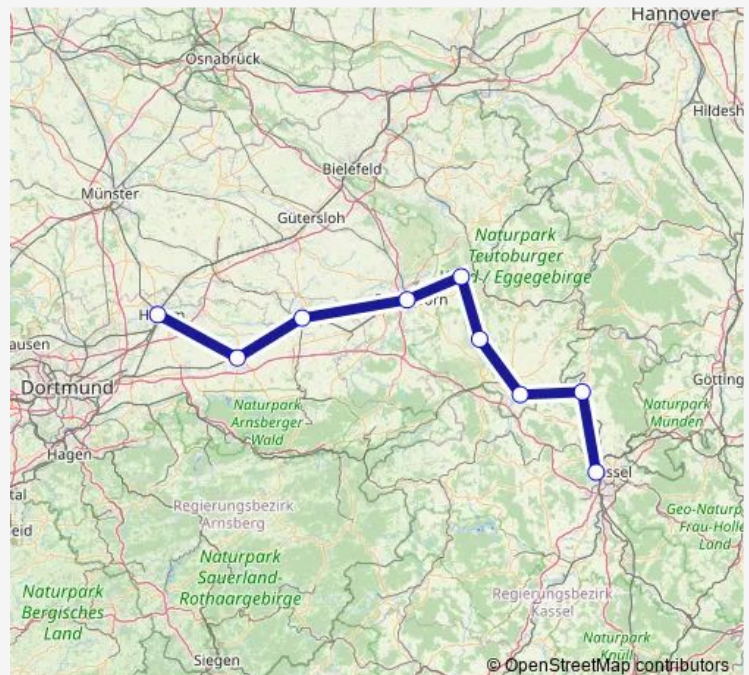

Warburg (Westf)

Willebadessen

Altenbeken

Paderborn Hbf

Lippstadt

Soest

Hamm (Westf) Hbf

Kamen

Saturday 21:03-21:35

Sunday 21:03-21:35

Route info

Direction: Kassel-Wilhelmshöhe

Stops: 11

Trip Duration: 2 hour 16 min

Re11 (Rrx)

BusMaps