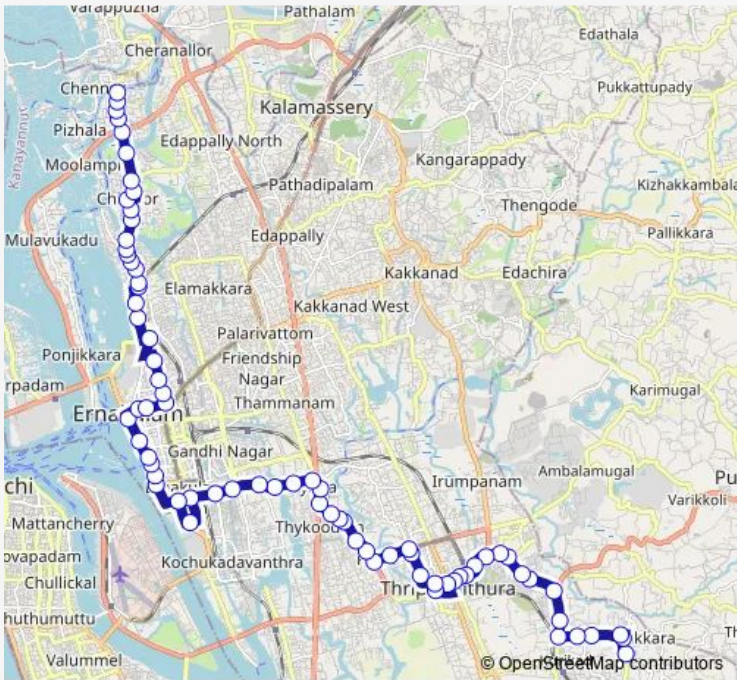

Route schedule
Chottanikkara — Kothad Ferry

Monday	06:00
Tuesday	06:00
Wednesday	06:00
Thursday	06:00
Friday	06:00
Saturday	06:00
Sunday	06:00

Route info

Direction: Chottanikkara

Stops: 74

Trip Duration: 1 hour 25 min

Thursday 06:00

Friday 06:00

Saturday 06:00

Sunday 06:00

Route info

Direction: Kothad Ferry

Stops: 71

Trip Duration: 1 hour 21 min