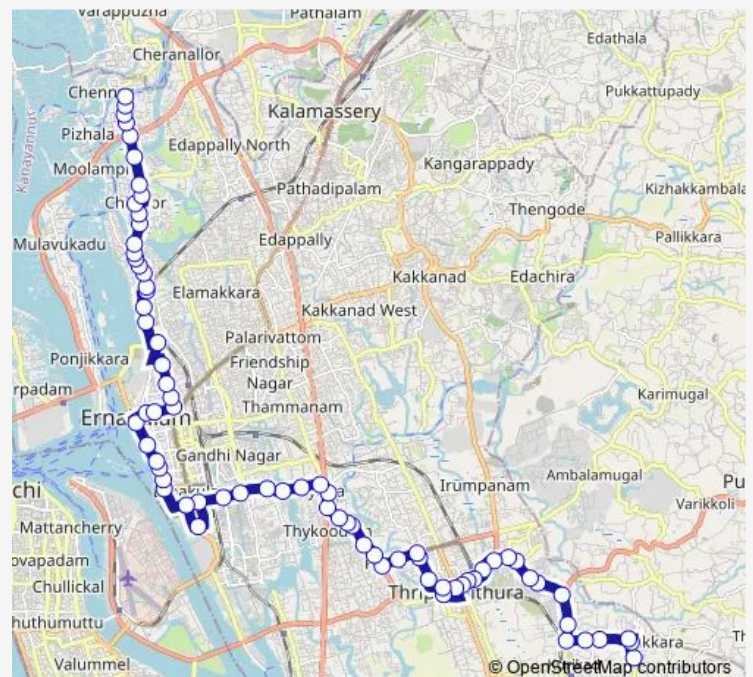

Thursday 06:00

Friday 06:00

Saturday 06:00

Sunday 06:00

Route info

Direction: Chottanikkara

Stops: 74

Trip Duration: 1 hour 25 min