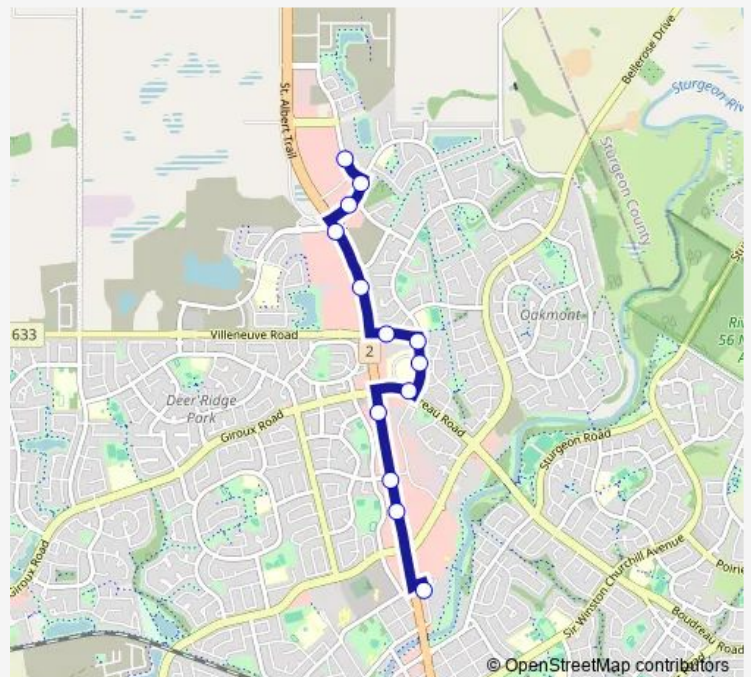

Bus A14 Sturgeon Hospital - St Albert North

[Go to website](#)

**Direction**

St. Albert Centre Exchange — Element Dr & RONA

12 stops

[Open route schedule](#)

- St. Albert Centre Exchange
- St Albert Trail & Bellerose Dr
- St Albert Trail & Inglewood Dr
- Boudreau Rd & Summit Centre
- Erin Ridge Dr & Boudreau Rd
- Erin Ridge Dr & Ellesmere Dr
- Erin Ridge Rd & Erin Ridge Dr
- Erin Ridge Rd & St Albert Trail
- St. Albert Trail & Erin Ridge Rd
- Neil Ross Rd & Costco
- Element Dr & Neil Ross Rd
- Element Dr & RONA

Route schedule

St. Albert Centre Exchange — Element Dr & RONA

Monday	06:05-23:12
Tuesday	06:05-23:12
Wednesday	06:05-23:12
Thursday	06:05-23:12
Friday	06:05-23:12
Saturday	06:58-22:55
Sunday	06:57-17:57

Route info

Direction: St. Albert Centre Exchange

Stops: 12

Trip Duration: 0 hour 13 min

A14 — Sturgeon Hospital - St Albert North

**Direction**

Element Dr &amp; RONA — St. Albert Centre Exchange

13 stops

## Route schedule

Element Dr &amp; RONA — St. Albert Centre Exchange

Monday 05:28-23:29

Tuesday 05:28-23:29

Wednesday 05:28-23:29

Thursday 05:28-23:29

Friday 05:28-23:29

Saturday 06:14-23:14