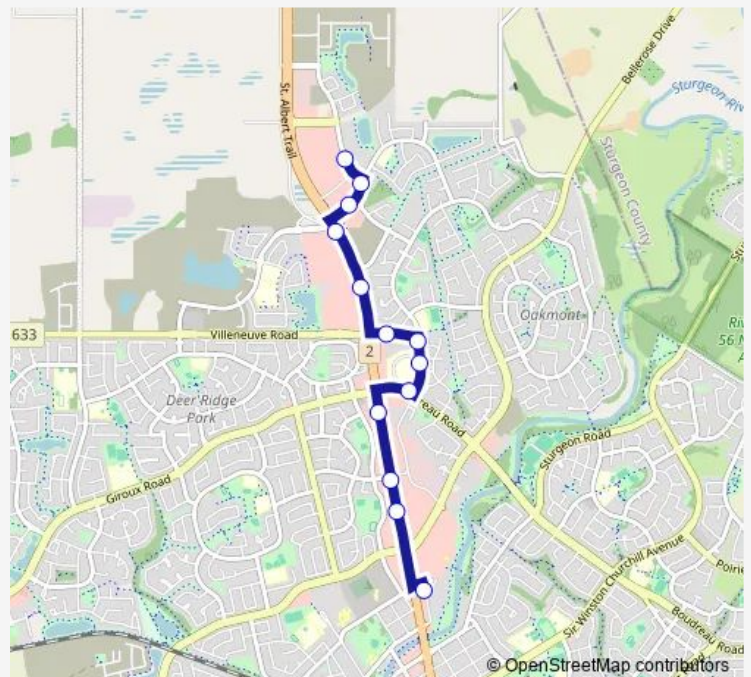

Bus A14 Sturgeon Hospital - St Albert North

[Go to website](#)

**Direction**

St. Albert Centre Exchange — Element Dr & Rona

12 stops

[Open route schedule](#)

- St. Albert Centre Exchange
- St Albert Trail & Bellerose Dr
- St Albert Trail & Inglewood Dr
- Boudreau Rd & Summit Centre
- Erin Ridge Dr & Boudreau Rd
- Erin Ridge Dr & Ellesmere Dr
- Erin Ridge Rd & Erin Ridge Dr
- Erin Ridge Rd & St Albert Trail
- St. Albert Trail & Erin Ridge Rd
- Neil Ross Rd & Costco
- Element Dr & Neil Ross Rd
- Element Dr & Rona

Route schedule

St. Albert Centre Exchange — Element Dr & Rona

Monday	06:05-23:12
Tuesday	06:05-23:12
Wednesday	06:05-23:12
Thursday	06:05-23:12
Friday	06:05-23:12
Saturday	06:58-22:55
Sunday	06:57-17:57

Route info

Direction: St. Albert Centre Exchange

Stops: 12

Trip Duration: 0 hour 13 min

A14 — Sturgeon Hospital - St Albert North

**Direction**

Element Dr &amp; Rona — St. Albert Centre Exchange

13 stops

## Route schedule

Element Dr &amp; Rona — St. Albert Centre Exchange

Monday 05:28-23:29

Tuesday 05:28-23:29

Wednesday 05:28-23:29

Thursday 05:28-23:29

Friday 05:28-23:29

Saturday 06:14-23:14