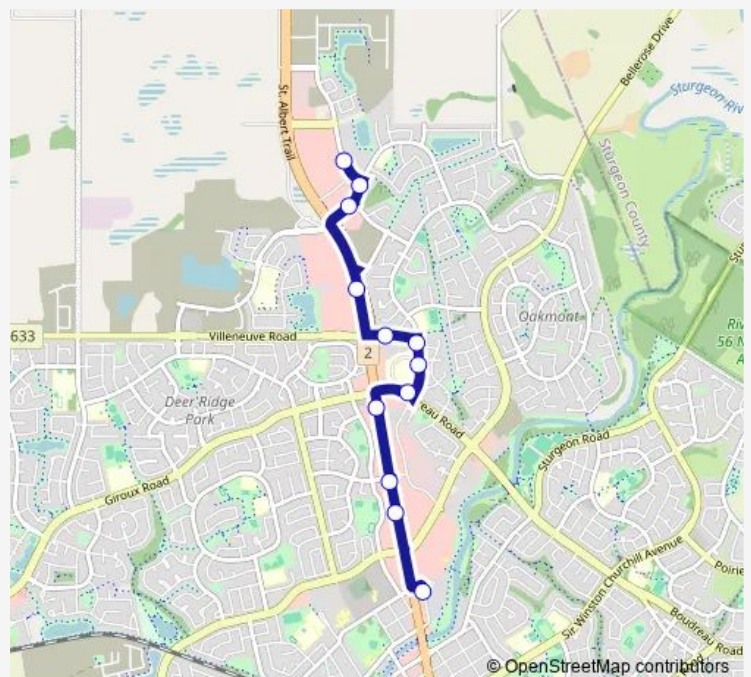

Erin Ridge Dr & Boudreau Rd

Erin Ridge Dr & Ellesmere Dr

Erin Ridge Rd & Erin Ridge Dr

Erin Ridge Rd & St Albert Trail

Element Dr & Neil Ross Rd

Element Dr & Costco

Everitt Dr & Element Dr N

Everitt Dr & Ebony Way

Saturday 06:58-22:55

Sunday 06:57-17:57

Route info

Direction: St. Albert Centre Exchange

Stops: 13

Trip Duration: 0 hour 15 min

A14 — Sturgeon Hospital - St Albert North

Direction

Element Dr & Costco — St. Albert Centre Exchange

12 stops

[Open route schedule](#)

Element Dr & Costco

Everitt Dr & Element Dr N

Everitt Dr & Ebony Way

St Albert Trail & Save On Foods North

Erin Ridge Rd & St Albert Trail

Erin Ridge Dr & Erin Ridge Rd

Erin Ridge Dr & Ellesmere Dr

Boudreau Rd & Sturgeon Hospital

St Albert Trail & Giroux Rd

St Albert Trail & Lennox Dr

St Albert Trail & Mckenney Ave

St. Albert Centre Exchange

Route schedule