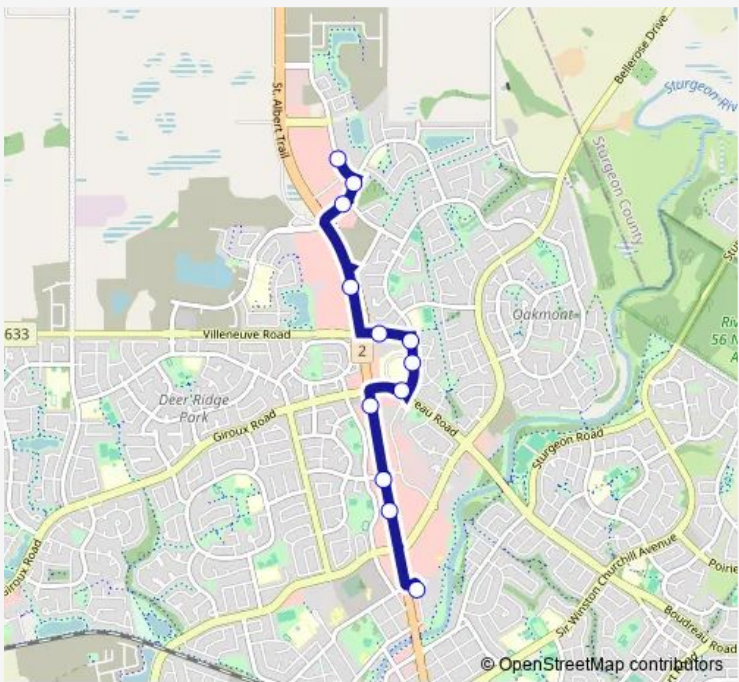

Bus A14 Sturgeon Hospital - St Albert North

[Go to website](#)

**Direction**  
 St. Albert Centre Exchange — St Albert Trail & Save On Foods North  
 13 stops  
[Open route schedule](#)

- St. Albert Centre Exchange
- St Albert Trail & Bellerose Dr
- St Albert Trail & Inglewood Dr
- Boudreau Rd & Summit Centre
- Erin Ridge Dr & Boudreau Rd
- Erin Ridge Dr & Ellesmere Dr
- Erin Ridge Rd & Erin Ridge Dr
- Erin Ridge Rd & St Albert Trail
- Element Dr & Neil Ross Rd
- Element Dr & Costco
- Everitt Dr & Element Dr N
- Everitt Dr & Ebony Way
- St Albert Trail & Save On Foods North

**Route info**  
 Direction: St. Albert Centre Exchange  
 Stops: 13  
 Trip Duration: 0 hour 15 min

A14 — Sturgeon Hospital - St Albert North **BusMaps**

**Direction**

Element Dr &amp; Costco — St. Albert Centre Exchange

12 stops

[Open route schedule](#)

Element Dr &amp; Costco

Everitt Dr &amp; Element Dr N

Everitt Dr &amp; Ebony Way

St Albert Trail &amp; Save On Foods North

Erin Ridge Rd &amp; St Albert Trail

Erin Ridge Dr &amp; Erin Ridge Rd

## Route schedule

Element Dr &amp; Costco — St. Albert Centre Exchange

Monday 05:43-23:13

Tuesday 05:43-23:13

Wednesday 05:43-23:13

Thursday 05:43-23:13

Friday 05:43-23:13

Saturday 06:14-23:14