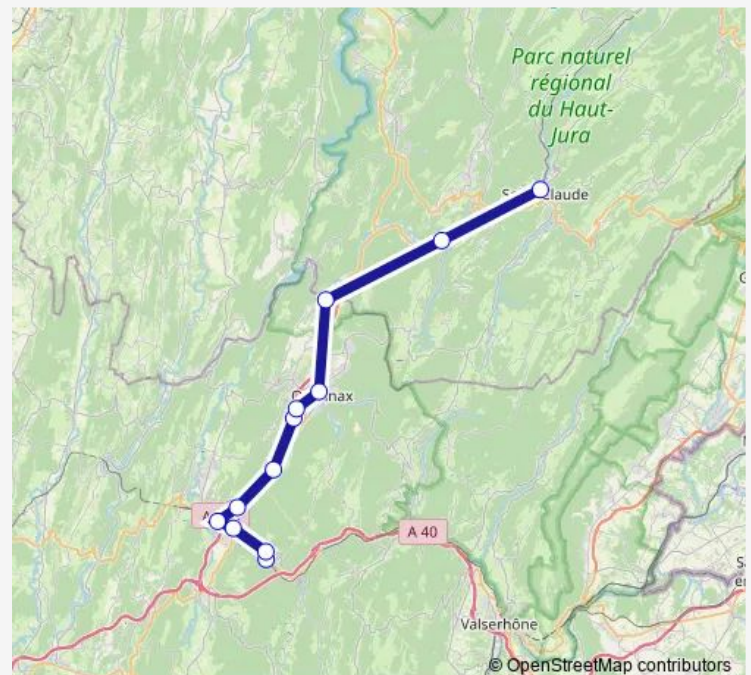

Bellignat - Lycée-Arbez-Carme

Bellignat-Mairie

Martignat

Montréal-la-Cluse

Brion - Montréal-la-Cluse Gare

MONTREAL La Cluse Ville

Nantua Esplanade

Nantua Médiathèque

Sunday 08:40-17:25

Route info

Direction: Saint-Claude

Stops: 12

Trip Duration: 1 hour 11 min

A14 — Nantua - Saint-Claude

BusMaps

Direction