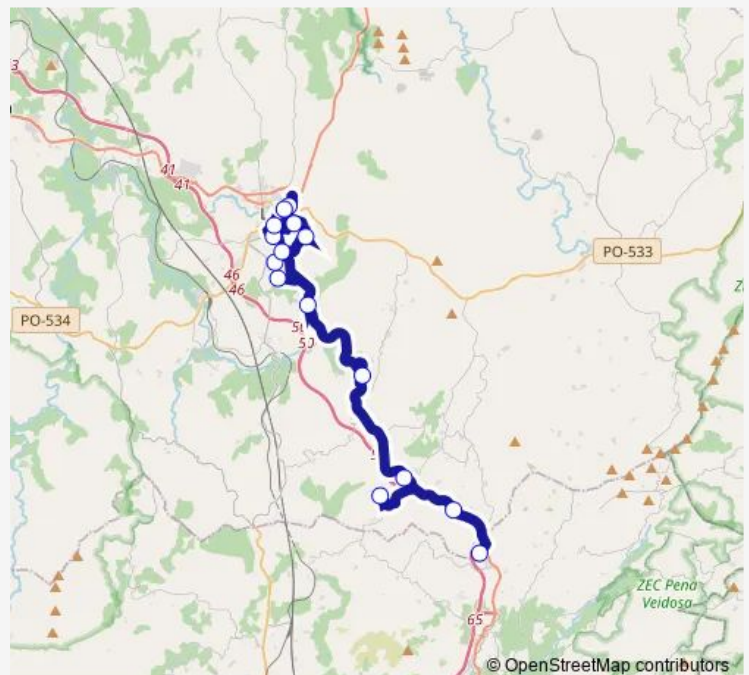

Candedo

Castro Dozón (Enlace)

Pereirón

Catasós li

Regoufe

Outeiro (Moneixas)

Agruchave

Outeiro

Lagazos

Lalín Feás li

IES Laxeiro

IES Ramón M^a Aller Ulloa

Ceip Xesús Golmar

Route schedule

Amear — Ceip Xesús Golmar

Monday	07:45
Tuesday	07:45
Wednesday	07:45
Thursday	07:45
Friday	07:45
Saturday	—
Sunday	—

Route info

Direction: Amear

Stops: 15

Trip Duration: 0 hour 45 min

■ XG664003 — Amear - Ceip Xesús Golmar

BusMaps

XG664003 Bus time schedules and route maps are available in an offline PDF at busmaps.com. Use the busmaps.com website to see live bus times, train schedule or subway schedule, and step-by-step directions for all public transit in Lalin

The schedule is provided in the local timezone. Times with "(+1)" indicate departures on the next day.

PDF file created on 2025-01-16

2024 BusMaps.com - All Rights Reserved