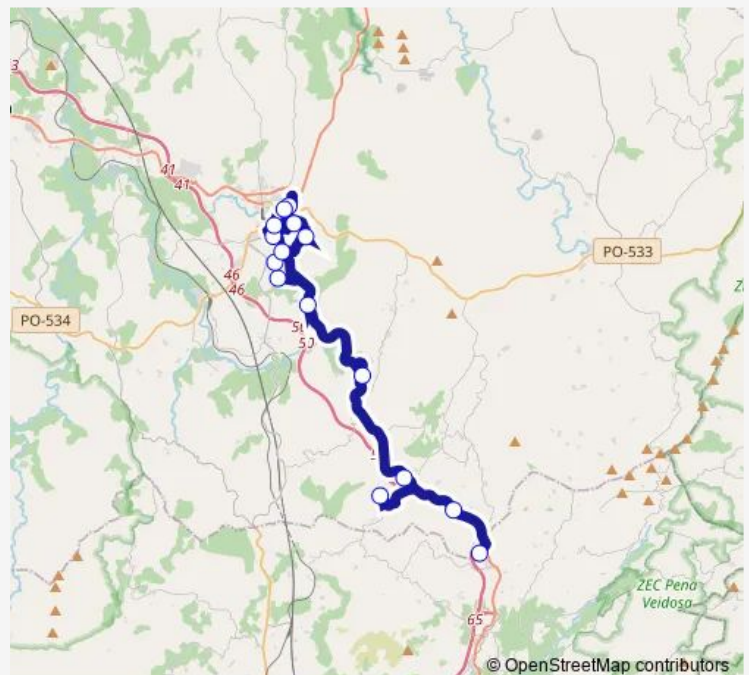

### Route schedule

Amear — Ceip Xesús Golmar

Monday	07:45
Tuesday	07:45
Wednesday	07:45
Thursday	07:45
Friday	07:45
Saturday	—
Sunday	—

### Route info

Direction: Amear

Stops: 15

Trip Duration: 0 hour 45 min

Xg664003 — Amear - Ceip Xesús Golmar

Xg664003 Bus time schedules and route maps are available in an offline PDF at [busmaps.com](https://busmaps.com). Use the [busmaps.com](https://busmaps.com) website to see live bus times, train schedule or subway schedule, and step-by-step directions for all public transit in Lalin