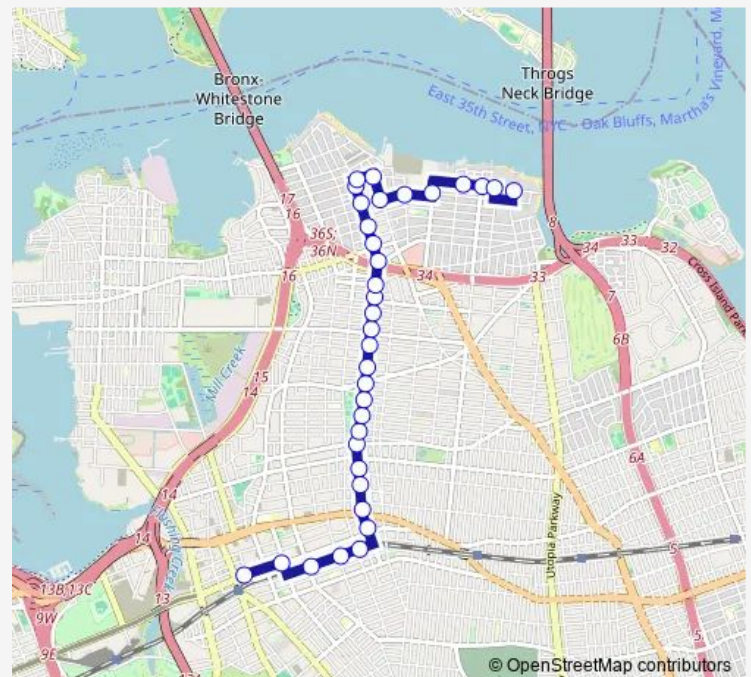

### Route schedule

166 ST/Powells Cove Blvd — Roosevelt AV/Main St

Monday 05:27-00:02<sup>+1</sup>

Tuesday 05:27-00:02<sup>+1</sup>

Wednesday 05:27-00:02<sup>+1</sup>

Thursday 05:27-00:02<sup>+1</sup>

Friday 05:27-00:02<sup>+1</sup>

### Route info

Direction: 166 ST/Powells Cove Blvd

Stops: 35

Trip Duration: 0 hour 25 min

Q15A — Flushing - Beechhurst / Whitestone

150 ST/27 Av

150 ST/Bayside Av

150 ST/33 Av

Roosevelt AV/Bowne St

Roosevelt AV/Union St

Roosevelt AV/Main St

**Direction**

Roosevelt AV/Main St — 166 ST/Powells Cove Blvd

34 stops

[Open route schedule](#)

Roosevelt AV/Main St

## Route info

Direction: Roosevelt AV/Main St

Stops: 34

Trip Duration: 0 hour 19 min

7 AV/150 St

Clintonville ST/7 Av

Clintonville ST/10 Av

10 AV/152 St